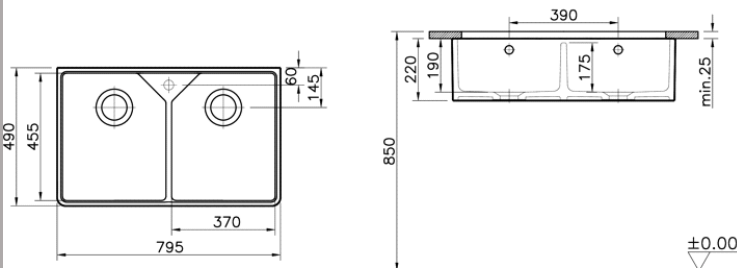

### Specification

Material	Ceramic
Finish	Glazed
Colours	White
No. of bowls	2
Fitting Method	Undermount/Freestanding
Handing Options	N/A
Cabinet Size (mm)	900
Overall Length (mm)	795
Overall Width (mm)	490
Overall Depth (mm)	220
Main Bowl Length (mm)	370
Main Bowl Width (mm)	455
Main Bowl Depth (mm)	190
Second Bowl Length (mm)	370
Second Bowl Width (mm)	455
Second Bowl Depth (mm)	190
Tap Hole Size (mm)	35
Tap Hole Instructions	Gently tap punch on top of sink surface.
Waste Kit Included (Yes/No)	Yes
Clips & Seals Included (Yes/No)	N/A
Waste Size (mm)	90
Waste Kit Code	DUBLIN WASTE KITS
Clips & Seals Code	N/A
Overflow Location	In both bowls
Cut Out Length (mm)	
Cut Out Width (mm)	
Product Weight (kg)	38
Packed Weight (kg)	41
Packed Dimensions (mm)	830 x 530 x 250
EAN number	8693405594995

### Additional Information

Can be placed in 900mm Cabinet - even though will fit in 800 it's the pipework which makes it not possible

Thickness of the wall is approx 20mm.