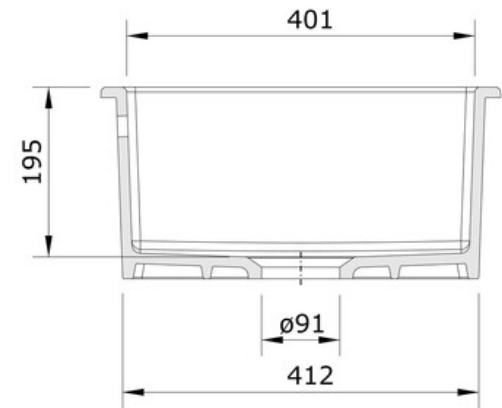

RUSTIQUE FIRE CLAY CERAMIC INSET OR UNDERMOUNT SINK

CRUB5340WH/

Technical Drawing

NB: Due to manufacturing processes this sink may have a +/- 5mm tolerance on overall measurements, further variances can also occur dependent on specific areas of the sink.

Date of download: April 14, 2026

AGA Rangemaster continuously seeks improvements in specification, design and production of products and thus, alterations take place periodically. Whilst every effort is made to produce up-to date resources, the information included here is intended as a guide. Always refer to the product's installation instructions when fitting, installation work should be completed a professional tradesman.