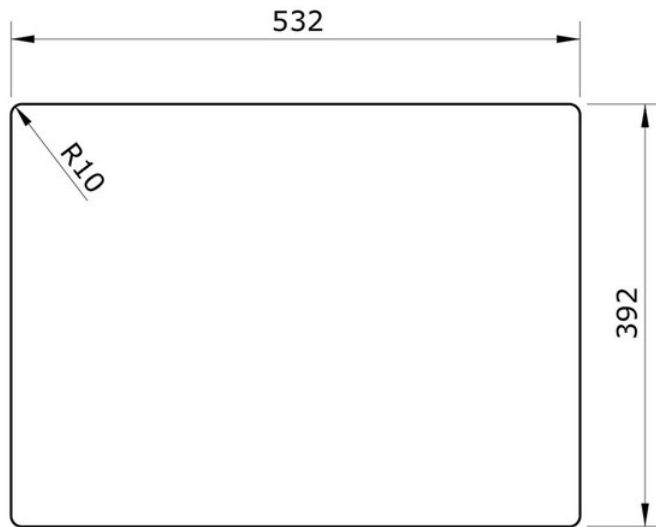

RUSTIQUE FIRE CLAY CERAMIC INSET OR UNDERMOUNT SINK

CRUB5340WH/

Cut Out Template

Dimensions in mm. Not to scale.

UNDERMOUNT INSTALLATION

INSET INSTALLATION

Date of download: April 14, 2026