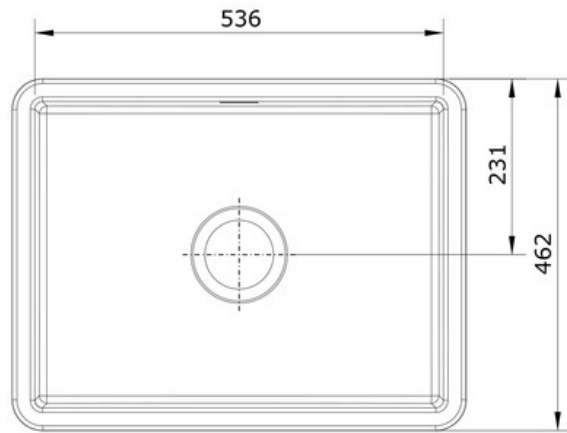

RUSTIQUE FIRE CLAY CERAMIC INSET OR UNDERMOUNT SINK

CRUB5340WH/

Technical Drawing

NB: Due to manufacturing processes this sink may have a +/- 5mm tolerance on overall measurements, further variances can also occur dependent on specific areas of the sink.

Date of download: April 14, 2026

AGA Rangemaster continuously seeks improvements in specification, design and production of products and thus, alterations take place periodically. Whilst every effort is made to produce up-to date resources, the information included here is intended as a guide. Always refer to the product's installation instructions when fitting, installation work should be completed a professional tradesman.