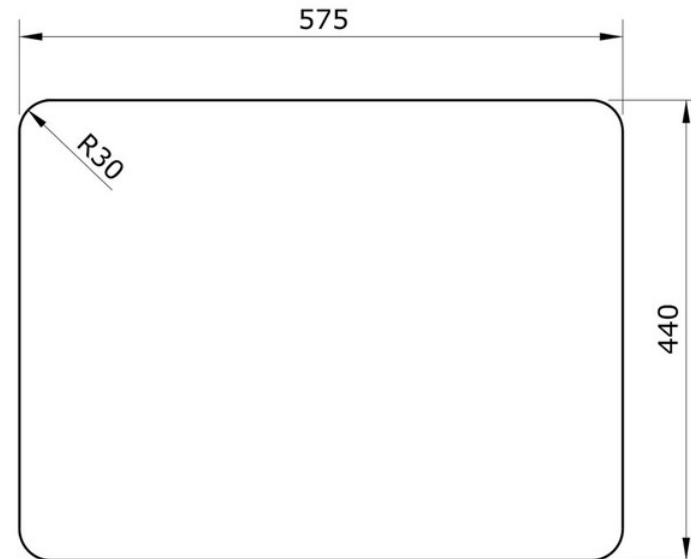

RUSTIQUE FIRE CLAY CERAMIC INSET OR UNDERMOUNT SINK

CRUB5340WH/

Size: 598 x 462 mm

Fitted as either an inset or undermount sink, the Rustique kitchen sink collection provides a real focal point in the kitchen and contrasts excellently to all colours and features.

- Waste kit included
- 10 year warranty

RANGEMASTER

SINKS & TAPS

Material	Fire clay Ceramic
Material Gauge	-
Material Finish Bowl	-
Material Finish Drainer	-
Drainer Position	
Overall Length (mm)	598
Overall Width (mm)	462
Main Bowl Length (mm)	536
Main Bowl Width (mm)	401
Main Bowl Depth (mm)	195
Second Bowl Length (mm)	-
Second Bowl Width (mm)	-
Second Bowl Depth (mm)	-
Tap hole Size (mm)	-
Waste Size (mm)	1 x 89
Waste Kit	Included with sink (1 x 89mm BSW & overflow kit)
Min. Base Unit (mm)	600 inset / 650 undermount
Cutout Size Length (mm)	532/ 575
Cutout Size Width (mm)	392 / 440
Warranty Sinks (years)	25
Product Code	CRUB5340WH/
Barcode	5015834050508

RUSTIQUE FIRE CLAY CERAMIC INSET OR UNDERMOUNT SINK

CRUB5340WH/

Cut Out Template

Dimensions in mm. Not to scale.

UNDERMOUNT INSTALLATION

INSET INSTALLATION

Date of download: April 14, 2026