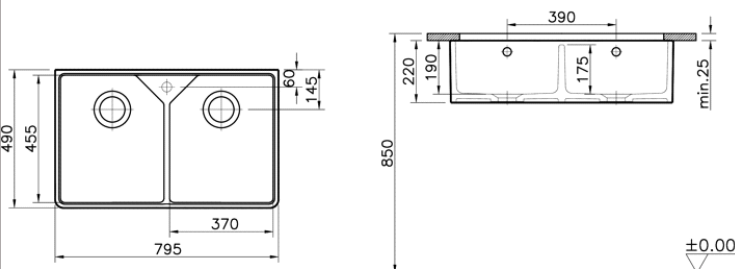

Technical Specification Sheet

DUBLIN CERAMIC SINK

DB Ceramic Sink in White

5774C003-7205

Specification

Material	Ceramic
Finish	Glazed
Colours	White
No. of bowls	2
Fitting Method	Undermount/Freestanding
Handing Options	N/A
Cabinet Size (mm)	800
Overall Length (mm)	795
Overall Width (mm)	490
Overall Depth (mm)	220
Main Bowl Length (mm)	370
Main Bowl Width (mm)	455
Main Bowl Depth (mm)	190
Second Bowl Length (mm)	370
Second Bowl Width (mm)	455
Second Bowl Depth (mm)	190
Tap Hole Size (mm)	35
Tap Hole Instructions	Gently tap punch on top of sink surface.
Waste Kit Included (Yes/No)	Yes
Clips & Seals Included (Yes/No)	N/A
Waste Size (mm)	90
Waste Kit Code	DUBLIN WASTE KITS
Clips & Seals Code	N/A
Overflow Location	In both bowls
Cut Out Length (mm)	
Cut Out Width (mm)	
Product Weight (kg)	38
Packed Weight (kg)	41
Packed Dimensions (mm)	830 x 530 x 250
EAN number	8693405594995

Fitting Drawing Not Available at this time, please use cut out provided with sink.

Additional Information

Thickness of the wall is approx 20mm.

Warranty

10 Year warranty on the sink only | Serviceable Parts/waste kit etc is 1 year