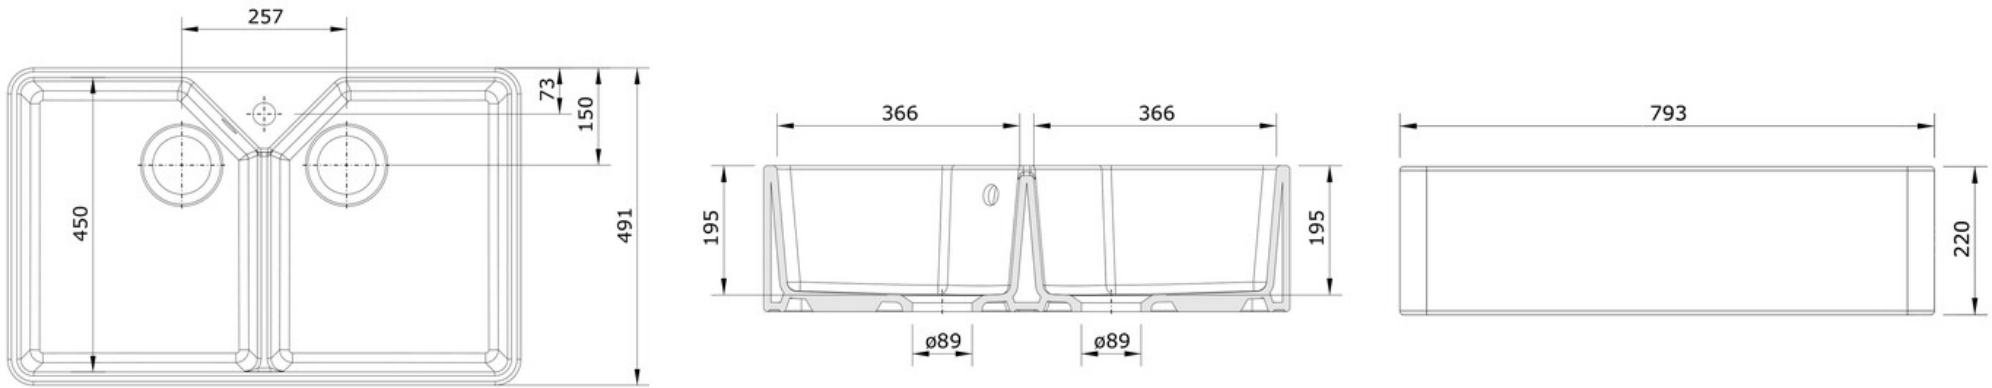

FARMHOUSE FIRE CLAY CERAMIC BELFAST SINK

CFBL800WH/

Size: 793 x 491 mm

Embrace the classic good looks of a Belfast-style sink. Made from high-grade fire-clay ceramic with ultra smooth surfaces throughout, the Farmhouse Double Bowl Belfast boasts extra deep bowls – perfect for washing trays and pans that won't fit in a dishwasher.

- Reversible installation
- Waste kit included
- 10 year warranty

RANGEMASTER

SINKS & TAPS

Material	Fire clay Ceramic
Material Gauge	-
Material Finish Bowl	-
Material Finish Drainer	-
Drainer Position	
Overall Length (mm)	793
Overall Width (mm)	491
Main Bowl Length (mm)	366
Main Bowl Width (mm)	450
Main Bowl Depth (mm)	195
Second Bowl Length (mm)	366
Second Bowl Width (mm)	450
Second Bowl Depth (mm)	195
Tap hole Size (mm)	-
Waste Size (mm)	2 x 89
Waste Kit	Included with sink (2 x 89mm BSW & overflow kit)
Min. Base Unit (mm)	800
Cutout Size Length (mm)	-
Cutout Size Width (mm)	-
Warranty Sinks (years)	0
Product Code	CFBL800WH/
Barcode	5015834050485

FARMHOUSE FIRE CLAY CERAMIC BELFAST SINK

CFBL800WH/

Technical Drawing

NB: Due to manufacturing processes this sink may have a +/- 5mm tolerance on overall measurements, further variances can also occur dependent on specific areas of the sink.