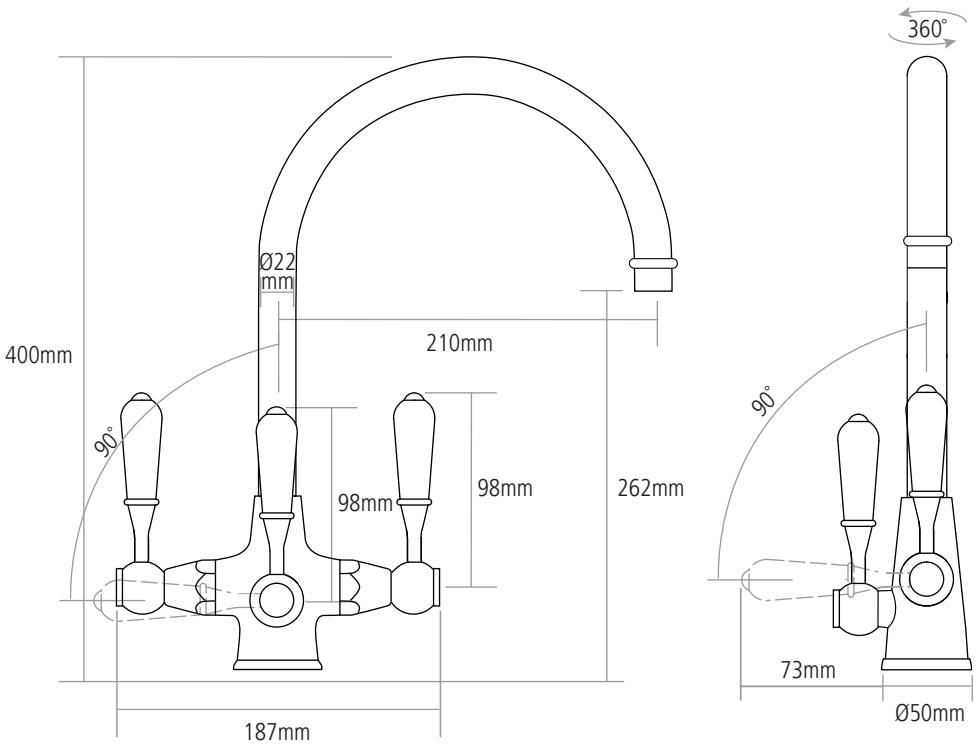

DIMENSIONS

Worktop cut-out 35mm required