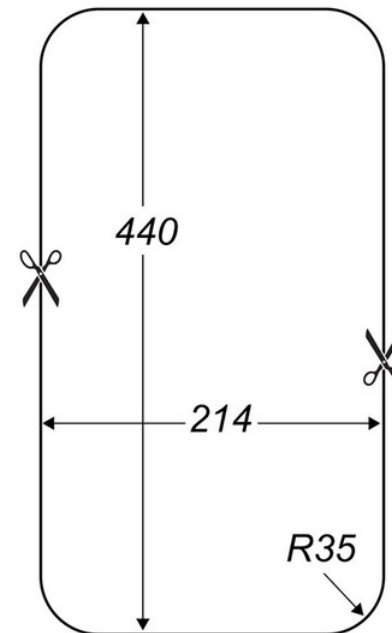

RUSTIQUE FIRE CLAY CERAMIC INSET OR UNDERMOUNT SINK

CRUB1740WH/

Size: 234 x 460 mm

Fitted as either an inset or undermount sink, the Rustique kitchen sink collection provides a real focal point in the kitchen and contrasts excellently to all colours and features.

- Waste kit included
- 10 year warranty

RANGEMASTER

SINKS & TAPS

| | |
|-------------------------|--|
| Material | Fire clay Ceramic |
| Material Gauge | - |
| Material Finish Bowl | - |
| Material Finish Drainer | - |
| Drainer Position | |
| Overall Length (mm) | 234 |
| Overall Width (mm) | 460 |
| Main Bowl Length (mm) | 174 |
| Main Bowl Width (mm) | 400 |
| Main Bowl Depth (mm) | 195 |
| Second Bowl Length (mm) | - |
| Second Bowl Width (mm) | - |
| Second Bowl Depth (mm) | - |
| Tap hole Size (mm) | - |
| Waste Size (mm) | 1 x 89 |
| Waste Kit | Included with sink (1 x 89mm BSW & overflow kit) |
| Min. Base Unit (mm) | 300 |
| Cutout Size Length (mm) | 164 / 214 |
| Cutout Size Width (mm) | 390 / 440 |
| Warranty Sinks (years) | 25 |
| Product Code | CRUB1740WH/ |
| Barcode | 5015834050515 |

RUSTIQUE FIRE CLAY CERAMIC INSET OR UNDERMOUNT SINK

CRUB1740WH/

Technical Drawing

NB: Due to manufacturing processes this sink may have a +/- 5mm tolerance on overall measurements, further variances can also occur dependent on specific areas of the sink.

RUSTIQUE FIRE CLAY CERAMIC INSET OR UNDERMOUNT SINK

CRUB1740WH/

Cut Out Template

Dimensions in mm. Not to scale.

UNDERMOUNT INSTALLATION

INSET INSTALLATION

Date of download: April 14, 2026

AGA Rangemaster continuously seeks improvements in specification, design and production of products and thus, alterations take place periodically. Whilst every effort is made to produce up-to date resources, the information included here is intended as a guide. Always refer to the product's installation instructions when fitting, installation work should be completed a professional tradesman.