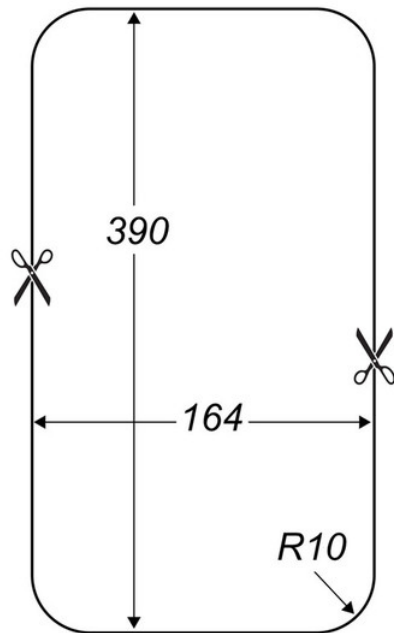

RUSTIQUE FIRE CLAY CERAMIC INSET OR UNDERMOUNT SINK

CRUB1740WH/

Size: 234 x 460 mm

Fitted as either an inset or undermount sink, the Rustique kitchen sink collection provides a real focal point in the kitchen and contrasts excellently to all colours and features.

- Waste kit included
- 10 year warranty

RANGEMASTER

SINKS & TAPS

| | |
|-------------------------|--|
| Material | Fire clay Ceramic |
| Material Gauge | - |
| Material Finish Bowl | - |
| Material Finish Drainer | - |
| Drainer Position | |
| Overall Length (mm) | 234 |
| Overall Width (mm) | 460 |
| Main Bowl Length (mm) | 174 |
| Main Bowl Width (mm) | 400 |
| Main Bowl Depth (mm) | 195 |
| Second Bowl Length (mm) | - |
| Second Bowl Width (mm) | - |
| Second Bowl Depth (mm) | - |
| Tap hole Size (mm) | - |
| Waste Size (mm) | 1 x 89 |
| Waste Kit | Included with sink (1 x 89mm BSW & overflow kit) |
| Min. Base Unit (mm) | 300 |
| Cutout Size Length (mm) | 164 / 214 |
| Cutout Size Width (mm) | 390 / 440 |
| Warranty Sinks (years) | 25 |
| Product Code | CRUB1740WH/ |
| Barcode | 5015834050515 |

RUSTIQUE FIRE CLAY CERAMIC INSET OR UNDERMOUNT SINK

CRUB1740WH/

Technical Drawing

NB: Due to manufacturing processes this sink may have a +/- 5mm tolerance on overall measurements, further variances can also occur dependent on specific areas of the sink.

RUSTIQUE FIRE CLAY CERAMIC INSET OR UNDERMOUNT SINK

CRUB1740WH/

Cut Out Template

Dimensions in mm. Not to scale.

UNDERMOUNT INSTALLATION

INSET INSTALLATION

Date of download: April 14, 2026

AGA Rangemaster continuously seeks improvements in specification, design and production of products and thus, alterations take place periodically. Whilst every effort is made to produce up-to date resources, the information included here is intended as a guide. Always refer to the product's installation instructions when fitting, installation work should be completed a professional tradesman.