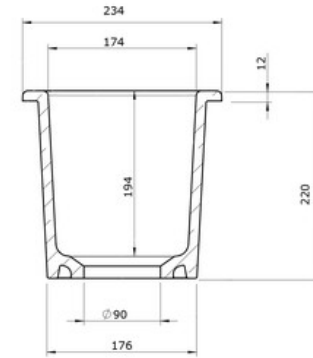

RUSTIQUE FIRE CLAY CERAMIC INSET OR UNDERMOUNT SINK

CRUB1740WH/

Size: 234 x 460 mm

Fitted as either an inset or undermount sink, the Rustique kitchen sink collection provides a real focal point in the kitchen and contrasts excellently to all colours and features.

- Waste kit included
- 10 year warranty

RANGEMASTER

SINKS & TAPS

| | |
|-------------------------|--|
| Material | Fire clay Ceramic |
| Material Gauge | - |
| Material Finish Bowl | - |
| Material Finish Drainer | - |
| Drainer Position | |
| Overall Length (mm) | 234 |
| Overall Width (mm) | 460 |
| Main Bowl Length (mm) | 174 |
| Main Bowl Width (mm) | 400 |
| Main Bowl Depth (mm) | 195 |
| Second Bowl Length (mm) | - |
| Second Bowl Width (mm) | - |
| Second Bowl Depth (mm) | - |
| Tap hole Size (mm) | - |
| Waste Size (mm) | 1 x 89 |
| Waste Kit | Included with sink (1 x 89mm BSW & overflow kit) |
| Min. Base Unit (mm) | 300 |
| Cutout Size Length (mm) | 164 / 214 |
| Cutout Size Width (mm) | 390 / 440 |
| Warranty Sinks (years) | 25 |
| Product Code | CRUB1740WH/ |
| Barcode | 5015834050515 |

RUSTIQUE FIRE CLAY CERAMIC INSET OR UNDERMOUNT SINK

CRUB1740WH/

Technical Drawing

NB: Due to manufacturing processes this sink may have a +/- 5mm tolerance on overall measurements, further variances can also occur dependent on specific areas of the sink.