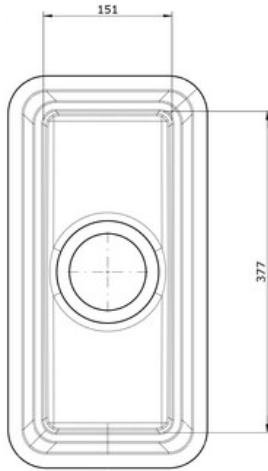

RUSTIQUE FIRE CLAY CERAMIC INSET OR UNDERMOUNT SINK

CRUB1740WH/

Size: 234 x 460 mm

Fitted as either an inset or undermount sink, the Rustique kitchen sink collection provides a real focal point in the kitchen and contrasts excellently to all colours and features.

- Waste kit included
- 10 year warranty

RANGEMASTER

SINKS & TAPS

| | |
|-------------------------|--|
| Material | Fire clay Ceramic |
| Material Gauge | - |
| Material Finish Bowl | - |
| Material Finish Drainer | - |
| Drainer Position | |
| Overall Length (mm) | 234 |
| Overall Width (mm) | 460 |
| Main Bowl Length (mm) | 174 |
| Main Bowl Width (mm) | 400 |
| Main Bowl Depth (mm) | 195 |
| Second Bowl Length (mm) | - |
| Second Bowl Width (mm) | - |
| Second Bowl Depth (mm) | - |
| Tap hole Size (mm) | - |
| Waste Size (mm) | 1 x 89 |
| Waste Kit | Included with sink (1 x 89mm BSW & overflow kit) |
| Min. Base Unit (mm) | 300 |
| Cutout Size Length (mm) | 164 / 214 |
| Cutout Size Width (mm) | 390 / 440 |
| Warranty Sinks (years) | 25 |
| Product Code | CRUB1740WH/ |
| Barcode | 5015834050515 |

RUSTIQUE FIRE CLAY CERAMIC INSET OR UNDERMOUNT SINK

CRUB1740WH/

Technical Drawing

NB: Due to manufacturing processes this sink may have a +/- 5mm tolerance on overall measurements, further variances can also occur dependent on specific areas of the sink.

RUSTIQUE FIRE CLAY CERAMIC INSET OR UNDERMOUNT SINK

CRUB1740WH/

Cut Out Template

Dimensions in mm. Not to scale.

UNDERMOUNT INSTALLATION

INSET INSTALLATION

Date of download: April 14, 2026

AGA Rangemaster continuously seeks improvements in specification, design and production of products and thus, alterations take place periodically. Whilst every effort is made to produce up-to date resources, the information included here is intended as a guide. Always refer to the product's installation instructions when fitting, installation work should be completed a professional tradesman.