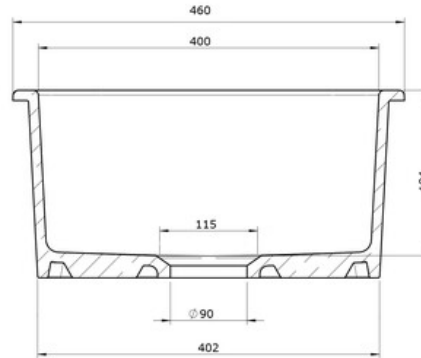

RUSTIQUE FIRE CLAY CERAMIC INSET OR UNDERMOUNT SINK

CRUB1740WH/

Size: 234 x 460 mm

Fitted as either an inset or undermount sink, the Rustique kitchen sink collection provides a real focal point in the kitchen and contrasts excellently to all colours and features.

- Waste kit included
- 10 year warranty

RANGEMASTER

SINKS & TAPS

| | |
|-------------------------|--|
| Material | Fire clay Ceramic |
| Material Gauge | - |
| Material Finish Bowl | - |
| Material Finish Drainer | - |
| Drainer Position | |
| Overall Length (mm) | 234 |
| Overall Width (mm) | 460 |
| Main Bowl Length (mm) | 174 |
| Main Bowl Width (mm) | 400 |
| Main Bowl Depth (mm) | 195 |
| Second Bowl Length (mm) | - |
| Second Bowl Width (mm) | - |
| Second Bowl Depth (mm) | - |
| Tap hole Size (mm) | - |
| Waste Size (mm) | 1 x 89 |
| Waste Kit | Included with sink (1 x 89mm BSW & overflow kit) |
| Min. Base Unit (mm) | 300 |
| Cutout Size Length (mm) | 164 / 214 |
| Cutout Size Width (mm) | 390 / 440 |
| Warranty Sinks (years) | 25 |
| Product Code | CRUB1740WH/ |
| Barcode | 5015834050515 |

RUSTIQUE FIRE CLAY CERAMIC INSET OR UNDERMOUNT SINK

CRUB1740WH/

Technical Drawing

NB: Due to manufacturing processes this sink may have a +/- 5mm tolerance on overall measurements, further variances can also occur dependent on specific areas of the sink.