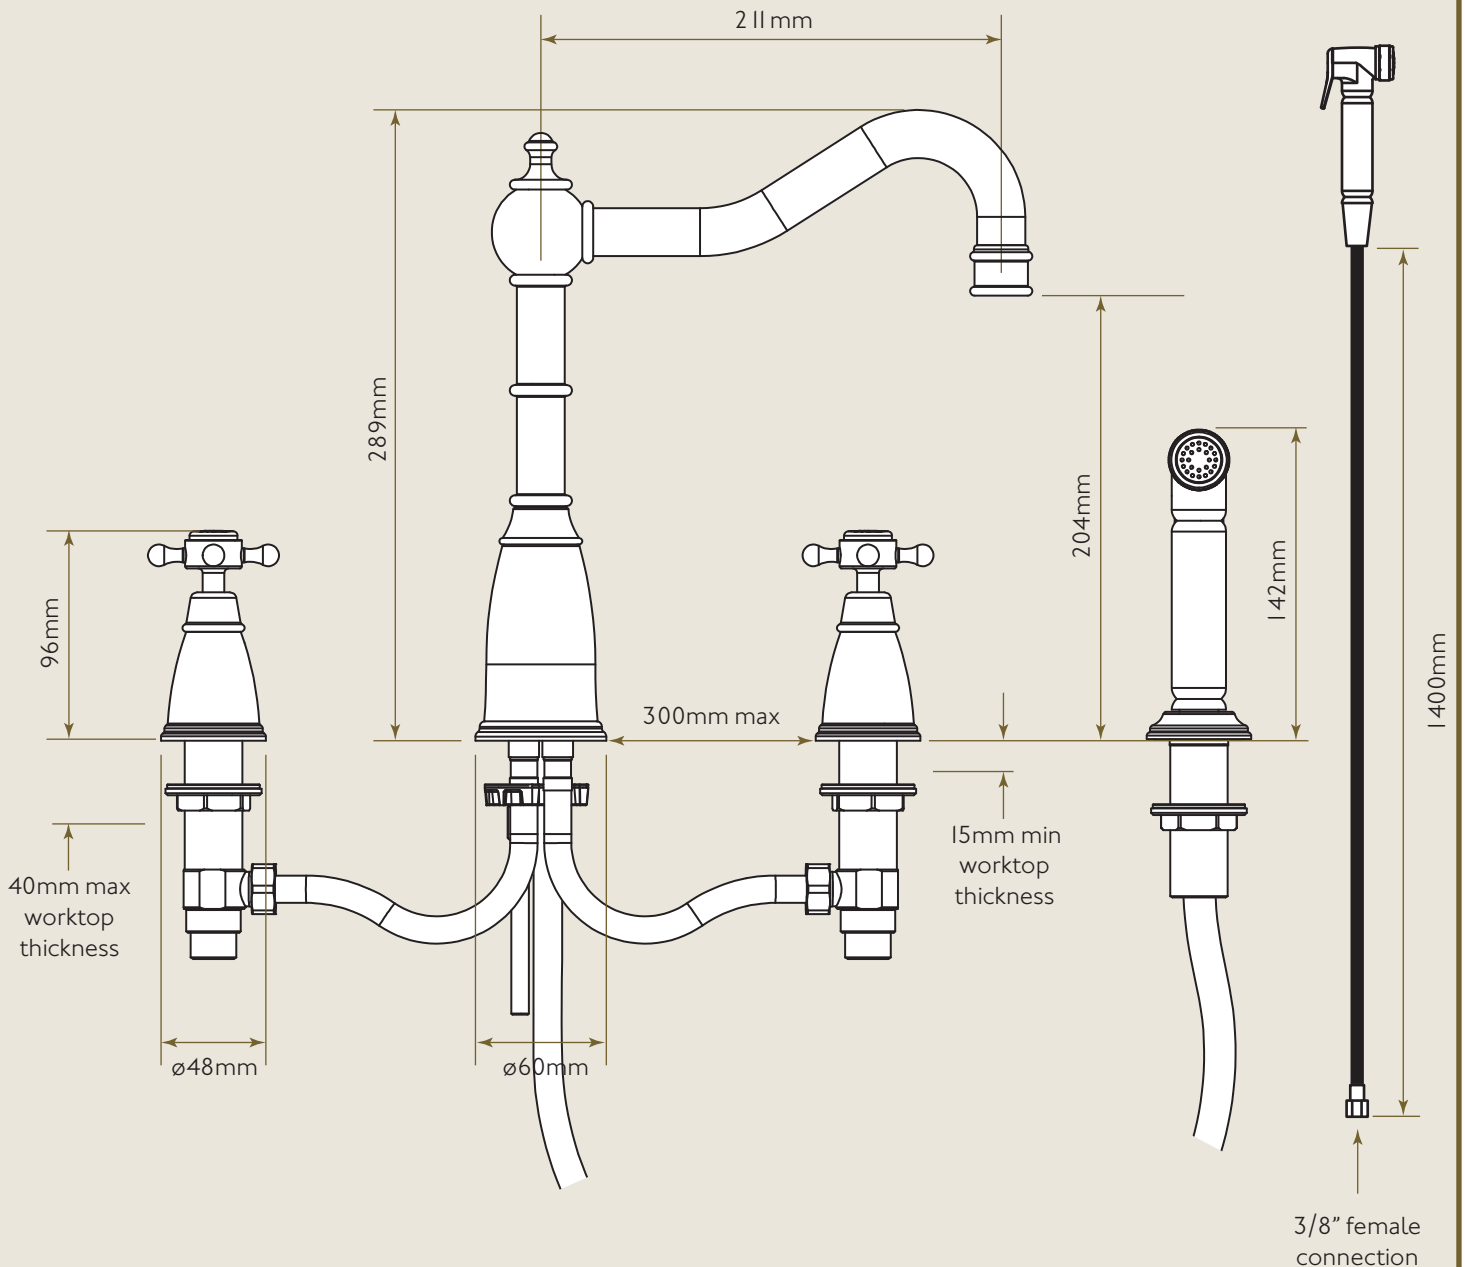

## Traditional Kitchen Tap Collection

### Georgeton

RECOMMENDED HOLE SIZES 35mm

ENSURE CORRECT PRESSURE BEFORE FITTING:  
Minimum operating pressure 2.0 Bar  
Recommended operating pressure 2.5 Bar  
Maximum operating pressure 3.0 Bar

4 HOLE COUNTRY SPOUT MIXER TAP WITH SIDE SPRAY AND CROSSHEAD HANDLES