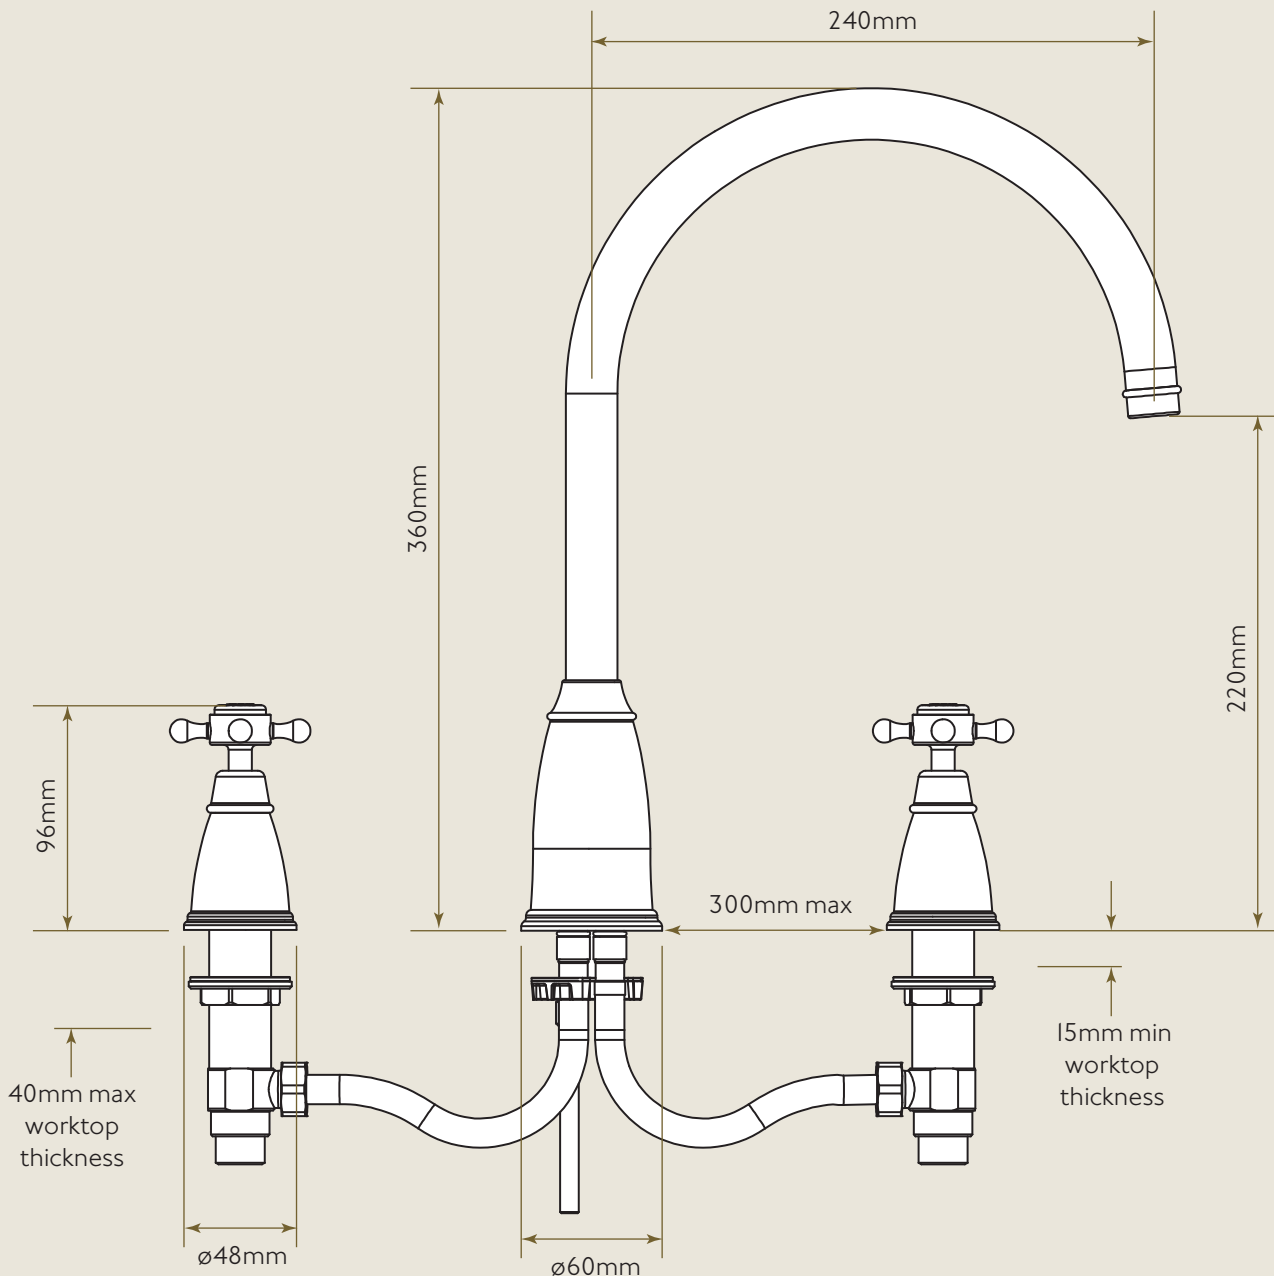

Bidbury & Co

Traditional Kitchen Tap Collection

Ebley

RECOMMENDED HOLE SIZES 35mm

ENSURE CORRECT PRESSURE BEFORE FITTING:
Recommended operating pressure 1.0 - 2.0 Bar
Maximum operating pressure 3.0 Bar

TWIN LEVER 3 HOLE MIXER TAP WITH CROSSHEAD HANDLES