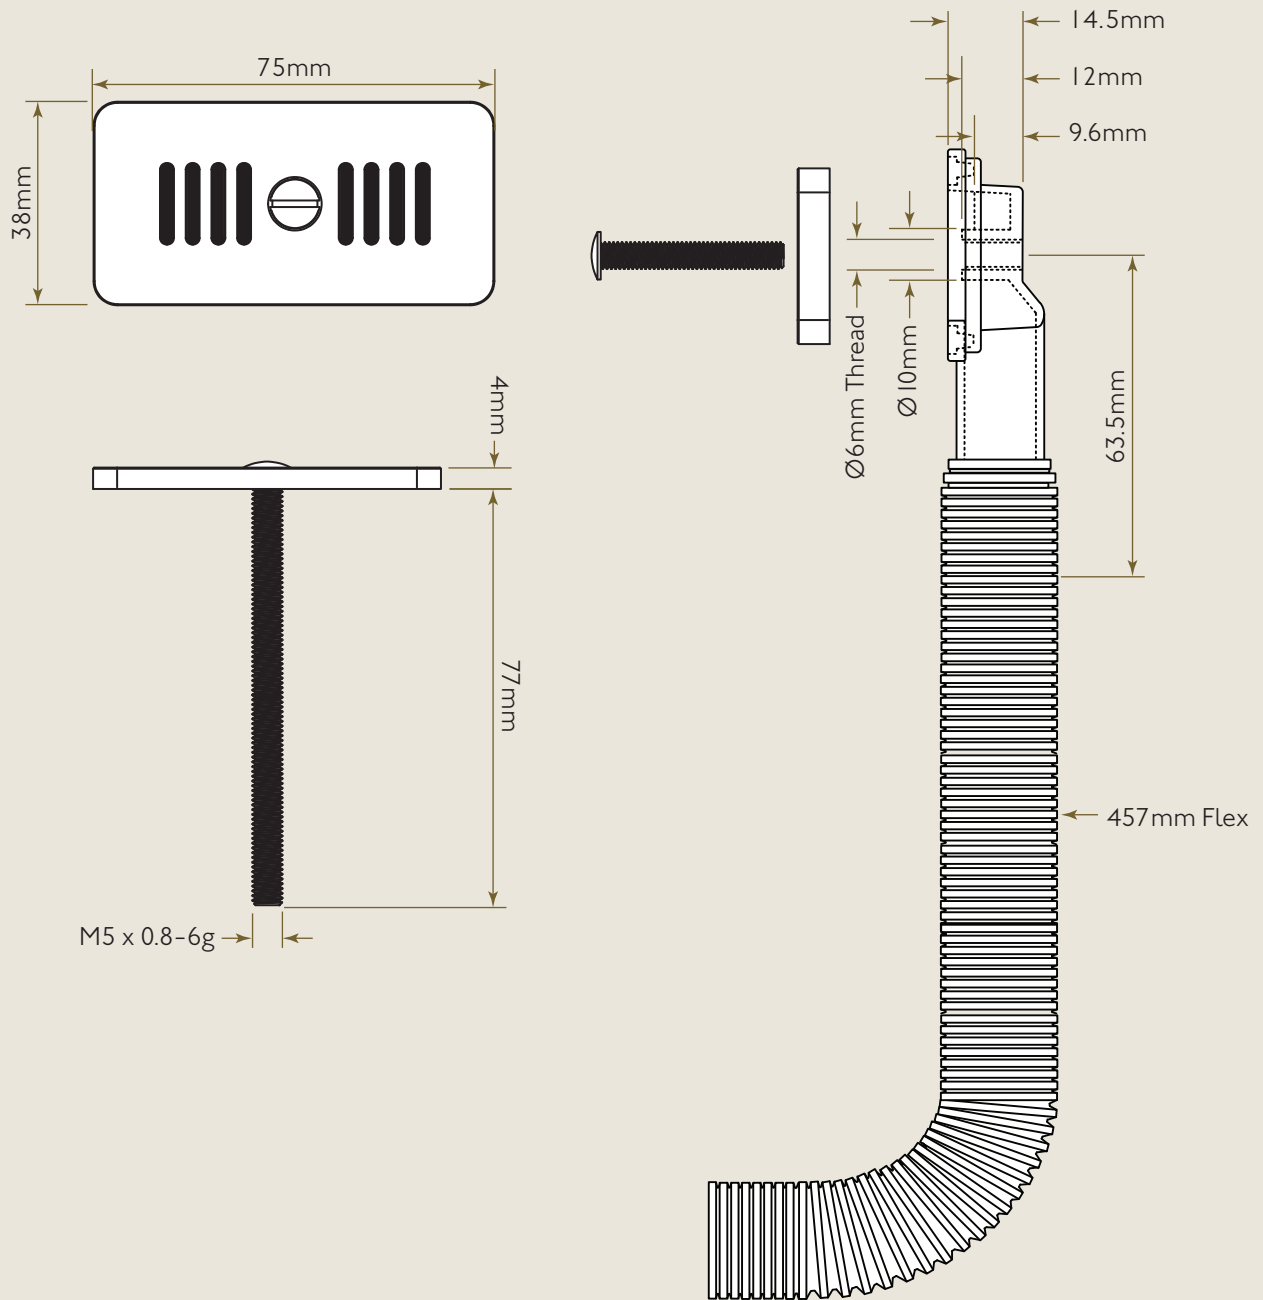

Bidbury & Co

Traditional Kitchen Tap Collection

Rectangular Overflow XL

SOLID BRASS XL RECTANGULAR OVERFLOW