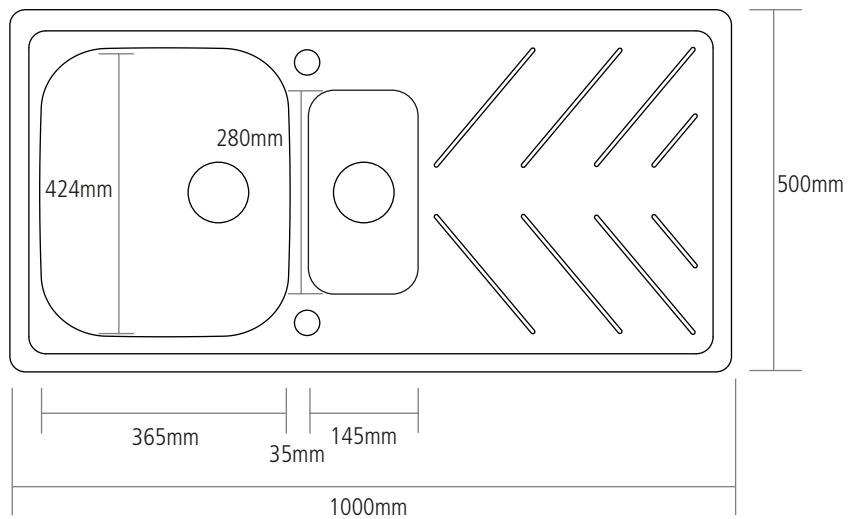

DIMENSIONS

BOWL DEPTH: 200MM

SMALL BOWL DEPTH: 140MM

MIN. BASE UNIT: 600MM

CUT-OUT SIZE: 980 x 480MM