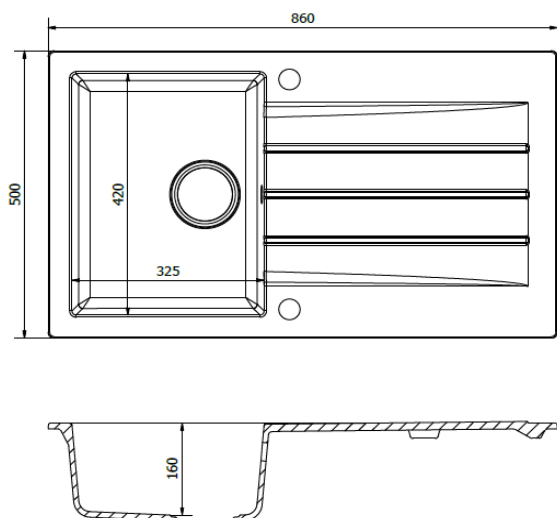

Technical Specification Sheet

VALENCE 10

Single bowl granite sink with drainer

Specification

Material	Regi-Granite
Finish	Matte / Metal
Colours	Black Silvery / Grey Silvery / Caffè Silvery
No. of bowls	1
Fitting Method	Inset Only
Handing Options	Reversible
Cabinet Size (mm)	450
Overall Length (mm)	860
Overall Width (mm)	500
Main Bowl Length (mm)	420
Main Bowl Width (mm)	325
Main Bowl Depth (mm)	160
Second Bowl Length (mm)	N/A
Second Bowl Width (mm)	N/A
Second Bowl Depth (mm)	N/A
Tap Hole Size (mm)	35 (Pre-drilled under sink)
Tap Hole Instructions	Knock through from top down with centre pin punch
Waste Kit Included (Yes/No)	Yes
Clips & Seals Included (Yes/No)	Yes
Waste Size (mm)	90
Waste Kit Code	
Clips & Seals Code	N/A
Overflow Location	In main bowl
Cut Out Length (mm)	840
Cut Out Width (mm)	480
Product Weight (kg)	15.5
Packed Weight (kg)	19
Packed Dimensions (mm)	945x575x240
EAN number	BS - 658556022832 CS - 658556022849 GS - 658556022856