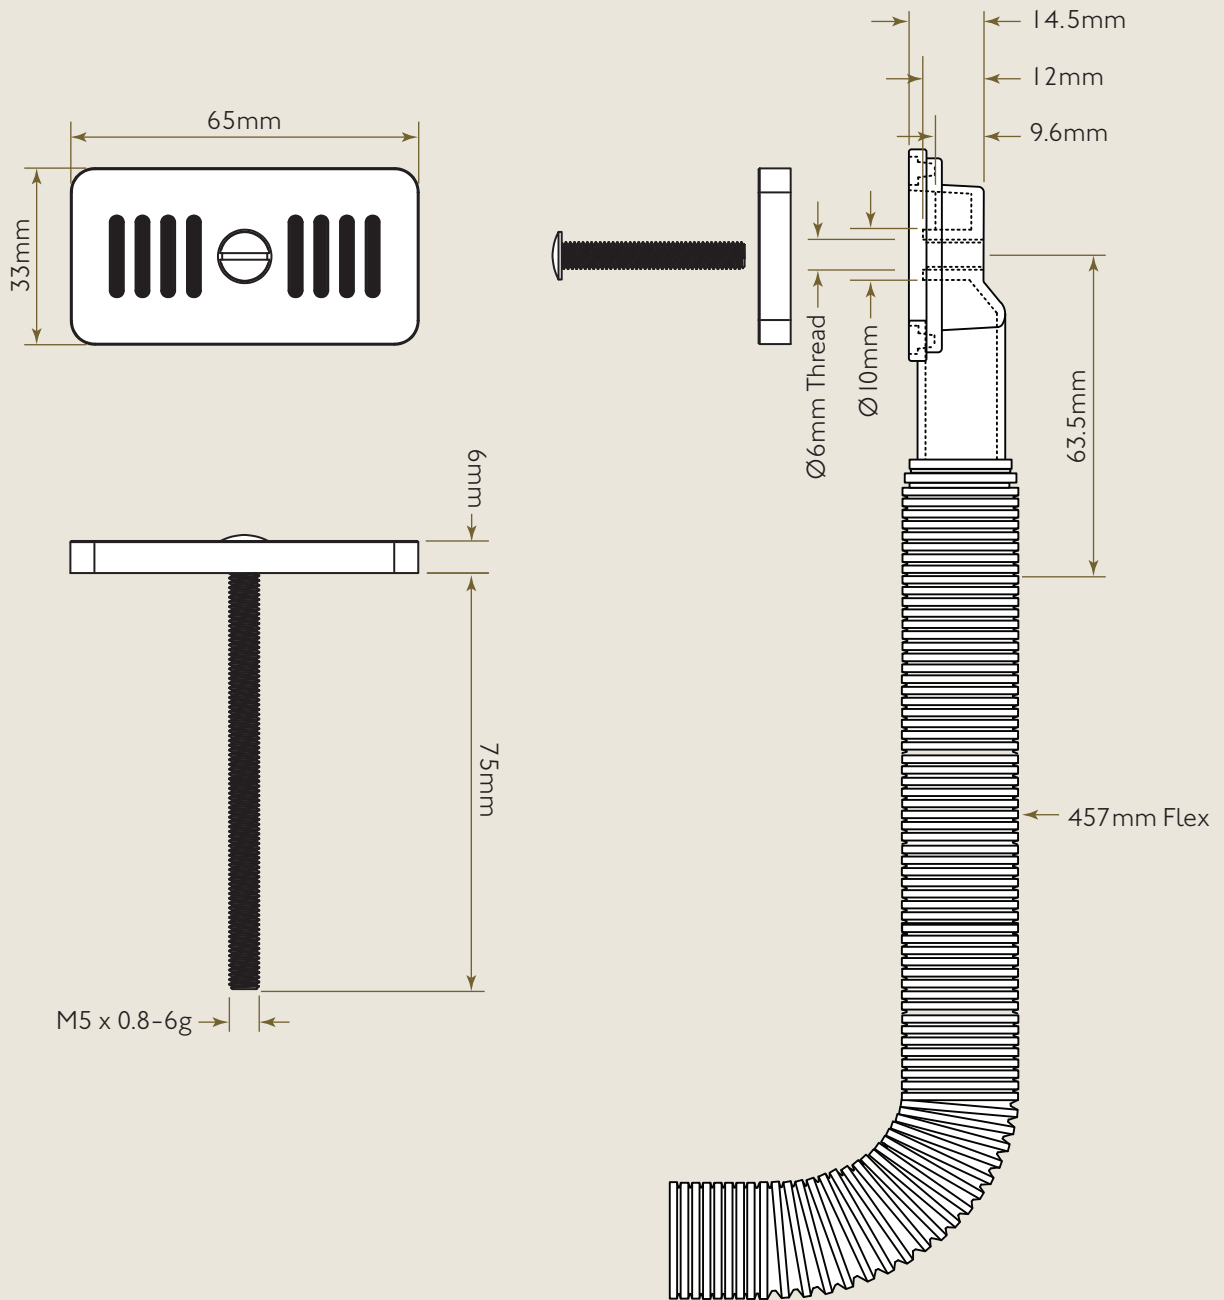

Bidbury & Co

Traditional Kitchen Tap Collection

Rectangular Overflow

SOLID BRASS RECTANGULAR OVERFLOW