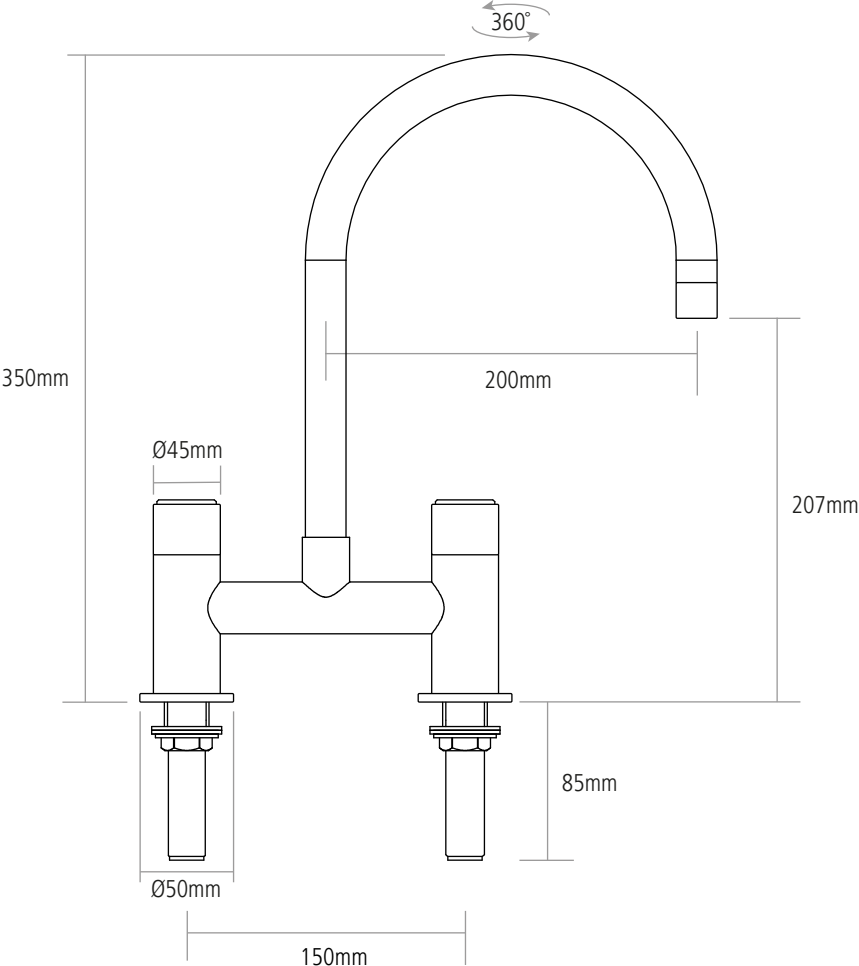

DIMENSIONS

Worktop cut-outs 35mm required