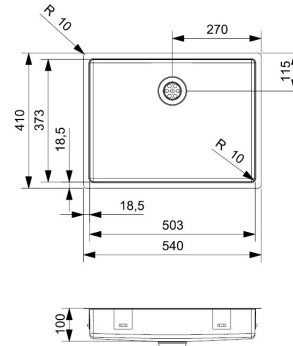

NEW JERSEY 50X37 (L) COMFORT 10 CM

New Jersey 50x37 (L) 10 cm KG

Date: 11-10-2022

Tolerantie buitenmaat per zijde: ±0.5mm

Toleranz Ausßenmasse pro Seite: ±0.5mm

ADDITIONAL INFORMATION

Articleno.	R34743	Installation method	Integrated, Semi-Integrate dandUndermount
Total dimensions (mm)	540X410X120	Depth (mm)	100
Cabinet size (mm)	600	Shape	Square
Color	Stainless Steel	Outside radius (mm)	10
Inner radius (mm)	10	Material	304 Stainless steel
Number of sinks	Single bowl	Sink dimensions (mm)	503X373X100

Versiedatum: 23-06-2023