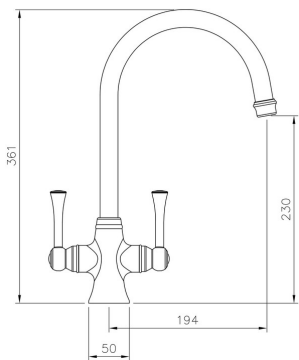

ESTUARY DUAL LEVER TAP BRUSHED

RANGEmaster
sinks & taps

Incorporating traditional styling, the Estuary kitchen tap features elegant dual lever handles with quarter turn function ensuring a precise flow of water at the turn of the handle. Estuary is available in three finishes; chrome, brushed and brushed copper.

- Suitable for all pressure water systems
- Featuring an anti-splash spout with honeycomb aerator design which mixes air with water to emit a water flow with no splash

Technical Drawing

Overall Height (mm)	361
Spout Reach (mm)	194
Spout Height (mm)	230
Spout Rotation Range	360°
Handle Type	Dual Lever
Colour	Brushed
Bar Pressure Suitability	All Pressure
Min. Bar Pressure	0.30
Max. Bar Pressure	5.50
Mixed Flow Rate at 3 Bar Pressure (l/min)	15.92
Flow Type	Dual Flow
Recommended Hot Water Temperature	46°C
Maximum Hot Water Temperature	70°C
Handle Control	Quarter Turn
Centre Distance (mm)	-
Cartridge Type	Ceramic Disc Cartridge
Aerator Type	Honeycomb Aerator
Inlet Pipes	1/2" Stainless Flexible Hoses
Anti-Splash Spout	1
Pull Out Spray	
WRAS Approved	
Product Code	TES1BF/
Barcode	