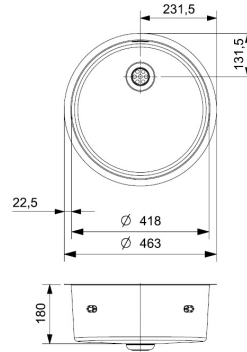

NEW YORK ROUND (L) COMFORT

New York Round 420 (L) Comfort

Date: 29-08-2022

ADDITIONAL INFORMATION

Articleno.	R36o82	Installation method	Integrated, Semi-Integrate dandUndermount
Shape	Round	Color	Stainless Steel
Material	304 Stainless steel	Number of sinks	Single bowl
Total dimensions (mm)	463xox18o	Cabinet size (mm)	500
Depth (mm)	18o		

Versiedatum: 15-08-2023