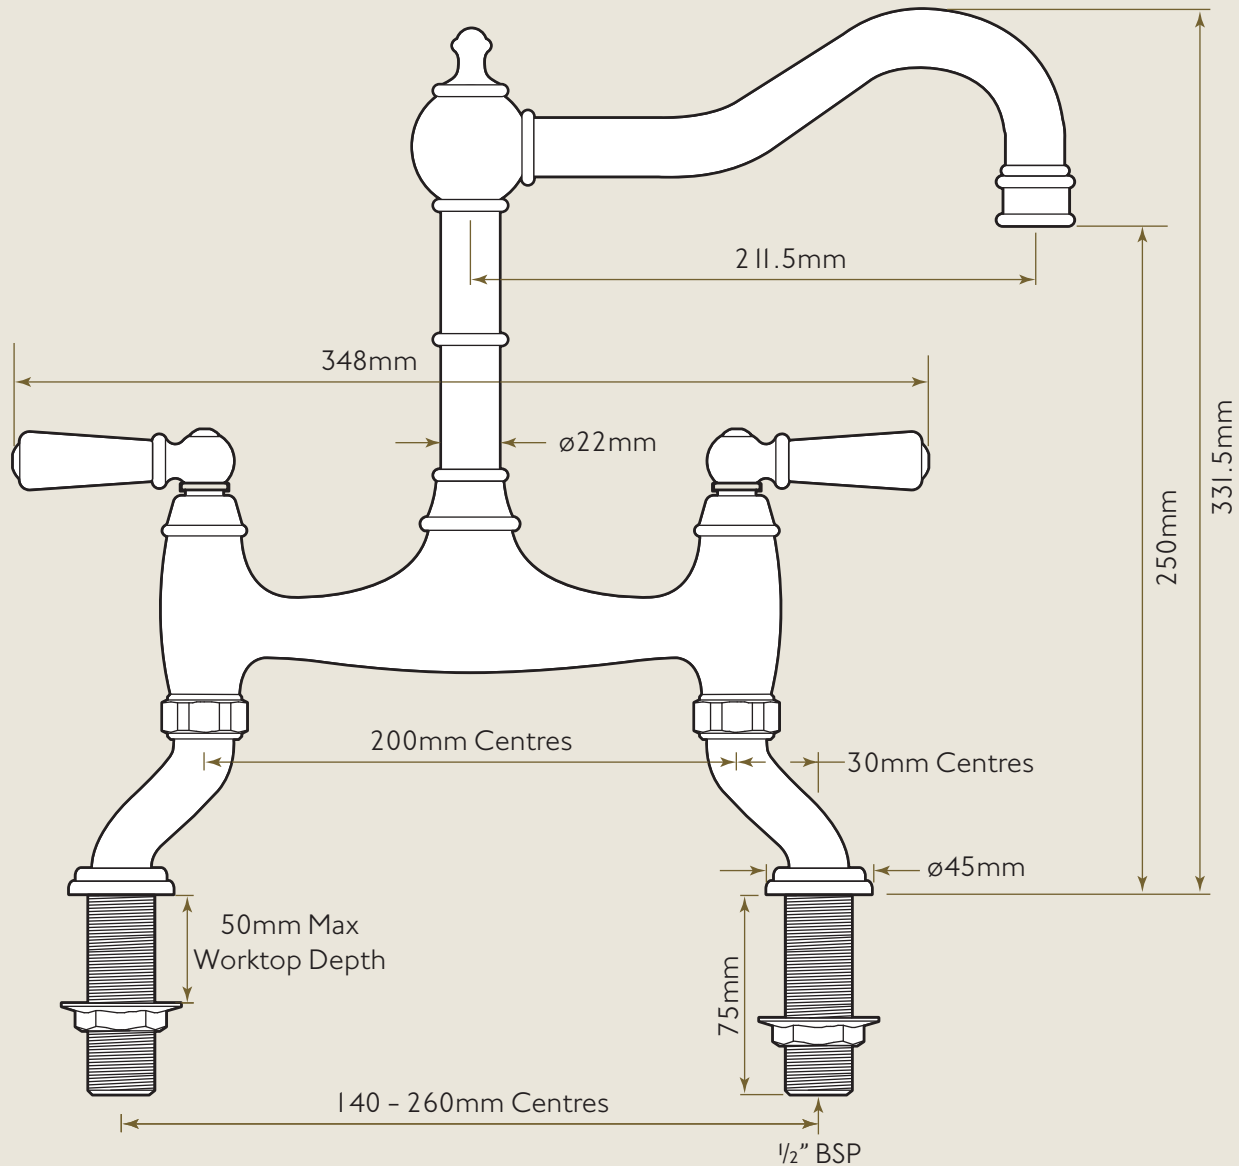

Bidbury & Co.

NEW PRODUCT DEVELOPMENT

Henbury

AVAILABLE FINISHES:

Chrome

Polished Nickel

Pewter

Old English Brass

TWIN LEVER DECK MOUNTED MIXER TAP WITH CRANKED LEGS & LEVER HANDLES