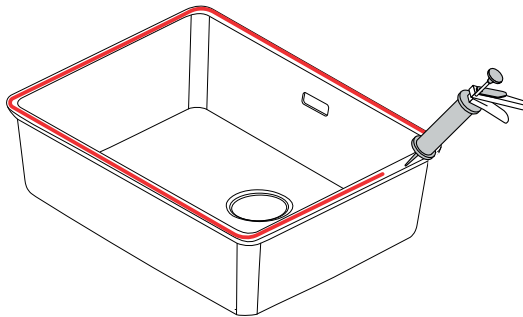

HAVEN

EN Installation and user manual

Sinks, Granite

Haven 90
Haven 100
Haven 150-16 SBR

CARRON
P H O E N I X

Undermount

2**A****3****A**

4**A****5****A**