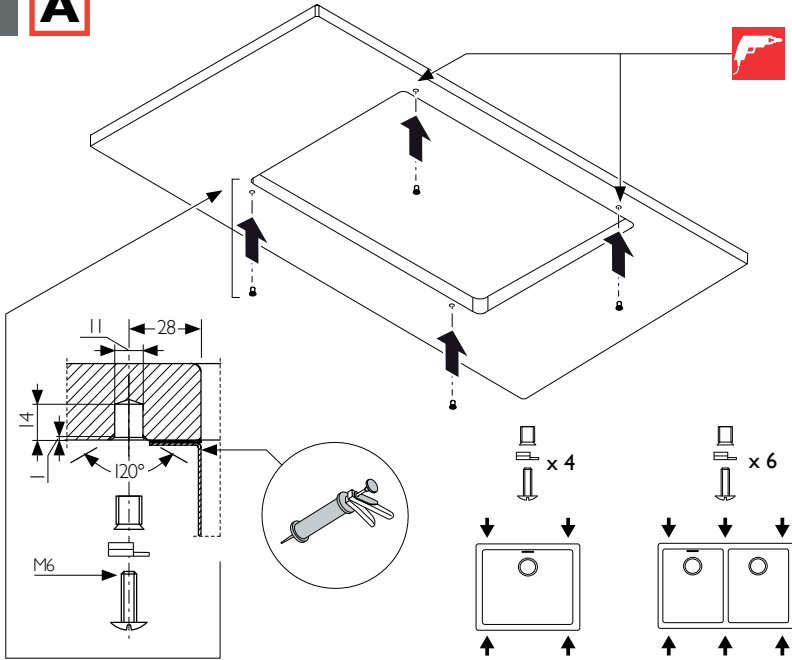

HAVEN

EN Installation and user manual

Sinks, Granite

Haven 90
Haven 100
Haven 150-16 SBR

CARRON
P H O E N I X

Undermount

2**A****3****A**

4**A****5****A**