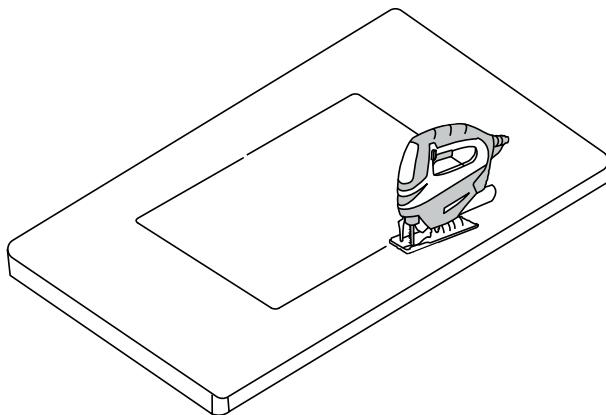

HAVEN

EN Installation and user manual

Sinks, Granite

Haven 90
Haven 100
Haven 150-16 SBR

CARRON
P H O E N I X

Undermount

2**A****3****A**

4**A****5****A**