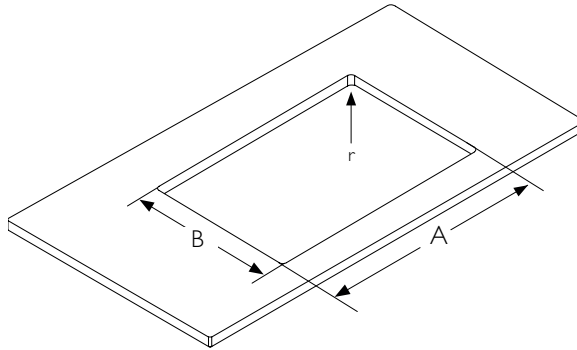

HAVEN

EN Installation and user manual

Sinks, Granite

Haven 90
Haven 100
Haven 150-16 SBR

CARRON
P H O E N I X

Undermount

2**A****3****A**

4**A****5****A**