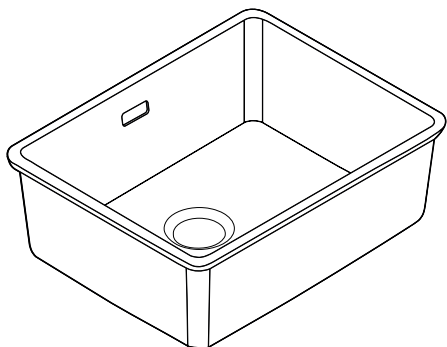

HAVEN

EN Installation and user manual

Sinks, Granite

Haven 90
Haven 100
Haven 150-16 SBR

CARRON
P H O E N I X

Undermount

2**A****3****A**

4**A****5****A**