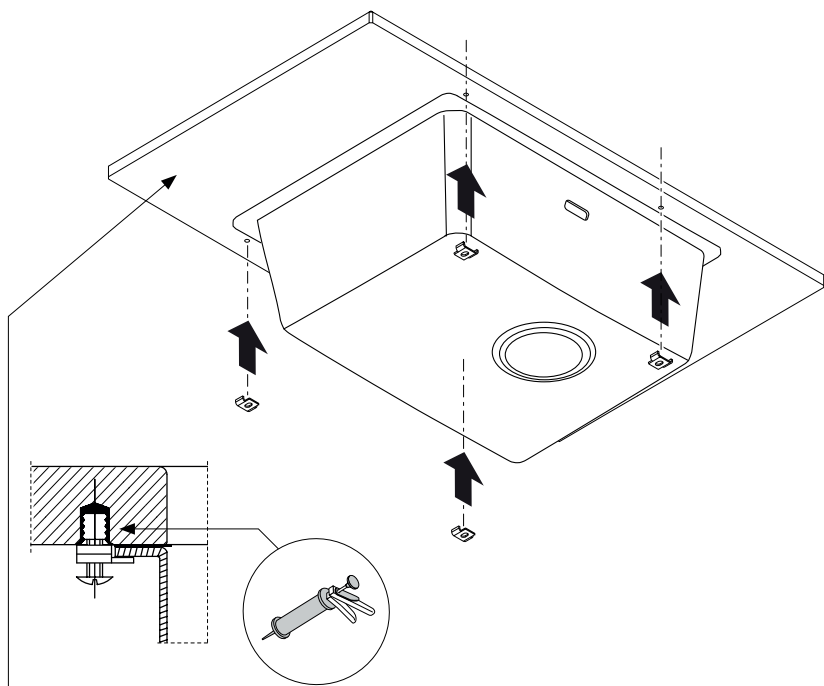

HAVEN

EN Installation and user manual

Sinks, Granite

Haven 90
Haven 100
Haven 150-16 SBR

CARRON
P H O E N I X

Undermount

2**A****3****A**

4**A****5****A**