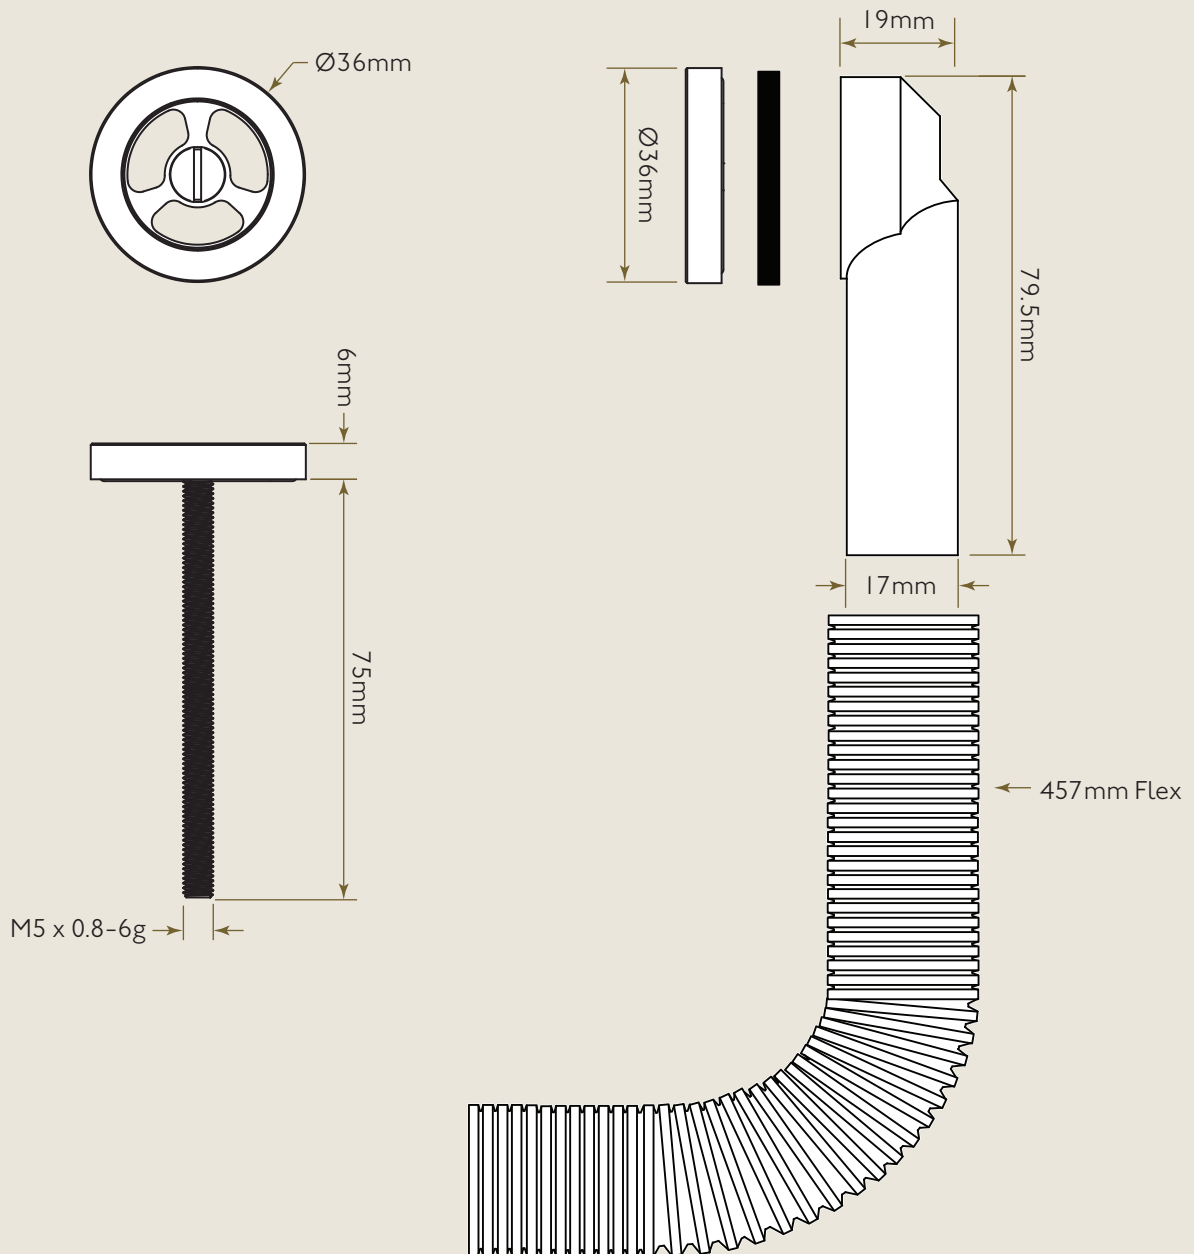

Bidbury & Co

Traditional Kitchen Tap Collection

Round Overflow

SOLID BRASS ROUND OVERFLOW