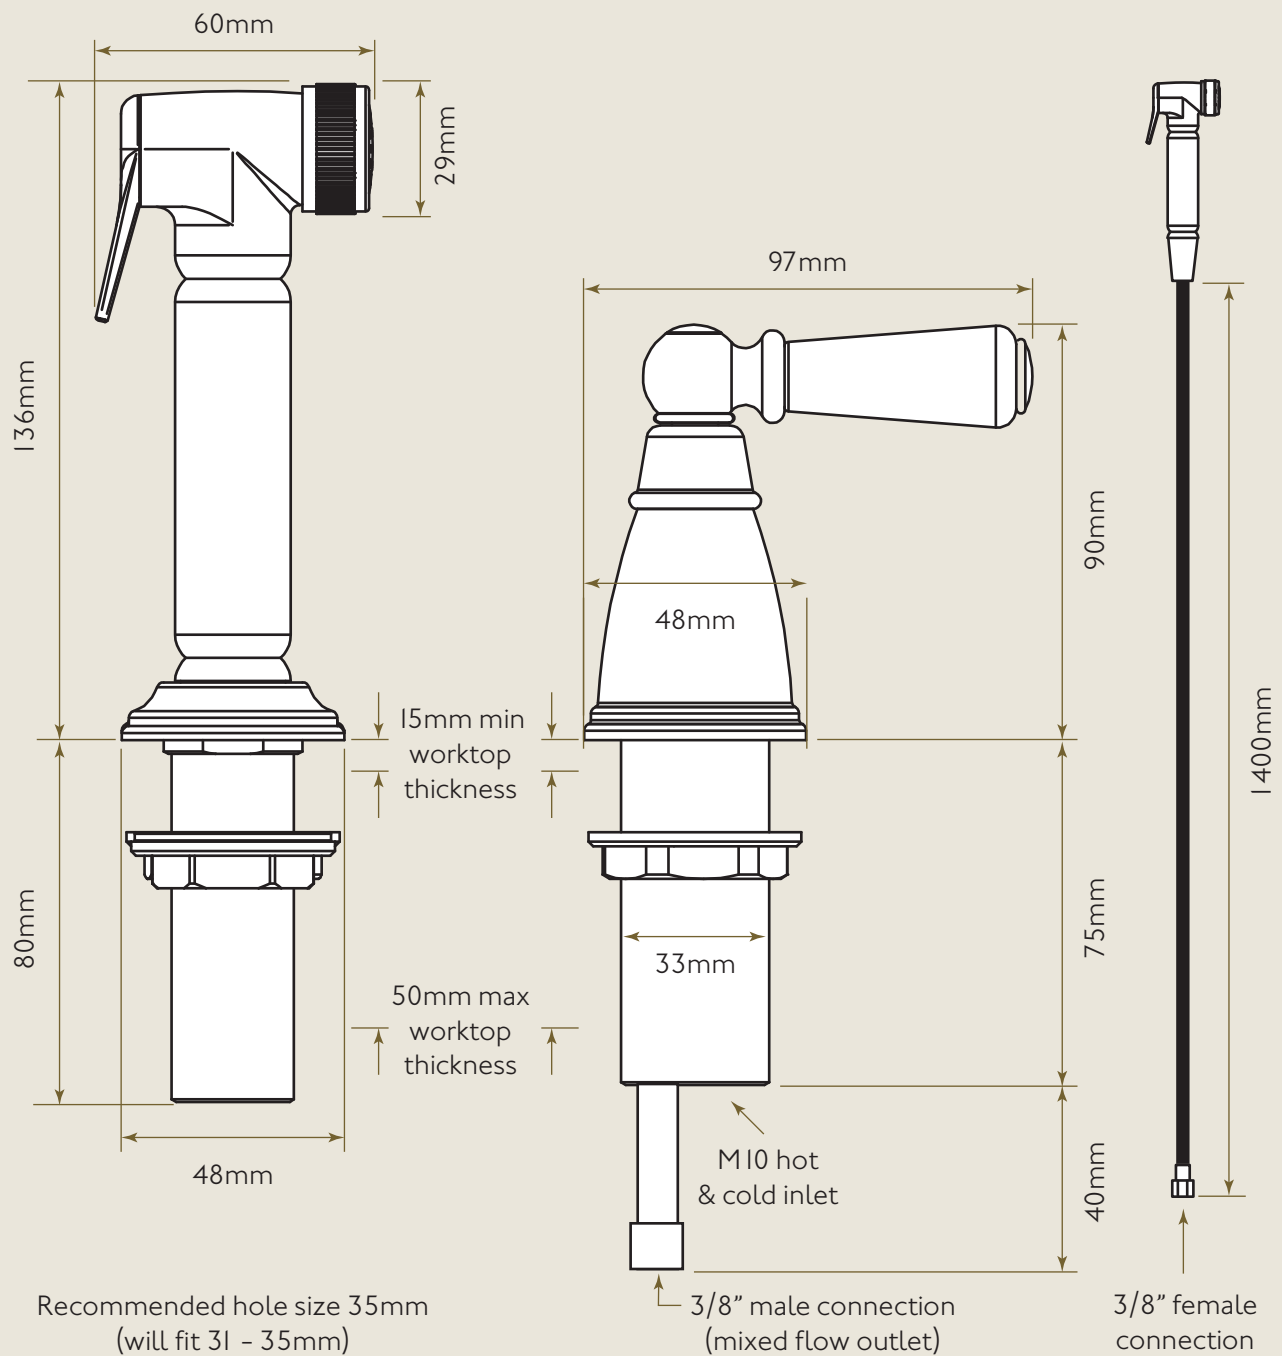

Bidbury & Co.

Traditional Kitchen Tap Collection

Taynton

INDEPENDENT SPRAY WITH LEVER HANDLE