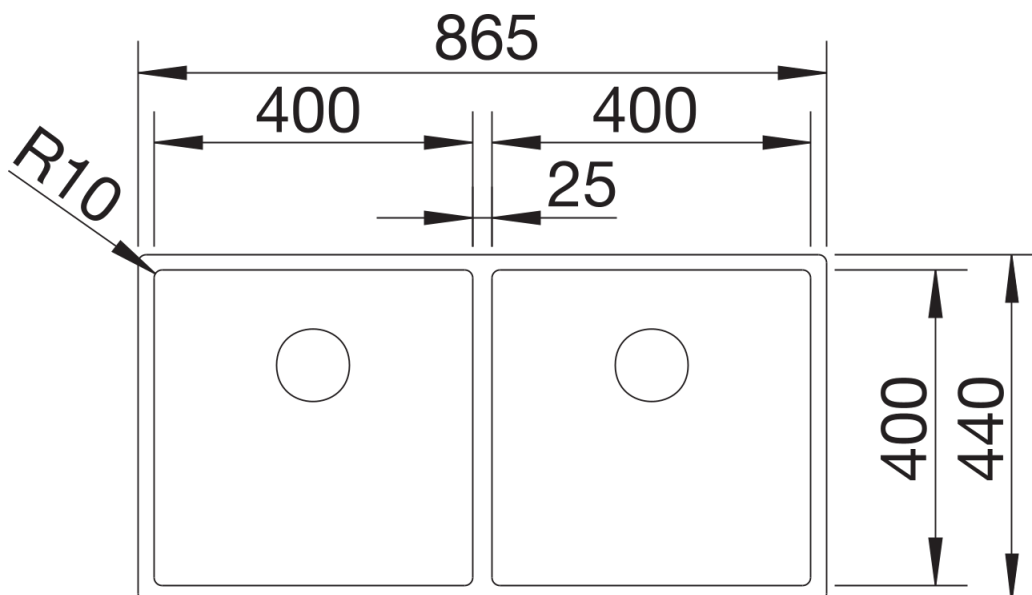

Product information sheet CLARON 400/400-U

Item no. 521618

Benefits

- Elegant-pure bowl design
- Concise 10mm radius for a more refined design, without doing away with practical benefits
- Large bowl capacity thanks to extra-deep bowls and smallest possible radii
- Wide product range makes it possible to have a high number of individual combinations
- High-quality features with the covered C-overflow and elegantly integrated InFino strainer

Planning information

- Cut out size: Template provided
- Universal handing
- Technical note: The undermount bowl edge is not closed at the corners.

Scope of supply

- Waste and overflow fitting with space-saving pipe
- 3 ½" InFino basket strainer
- fixing kit included

Details

Top view