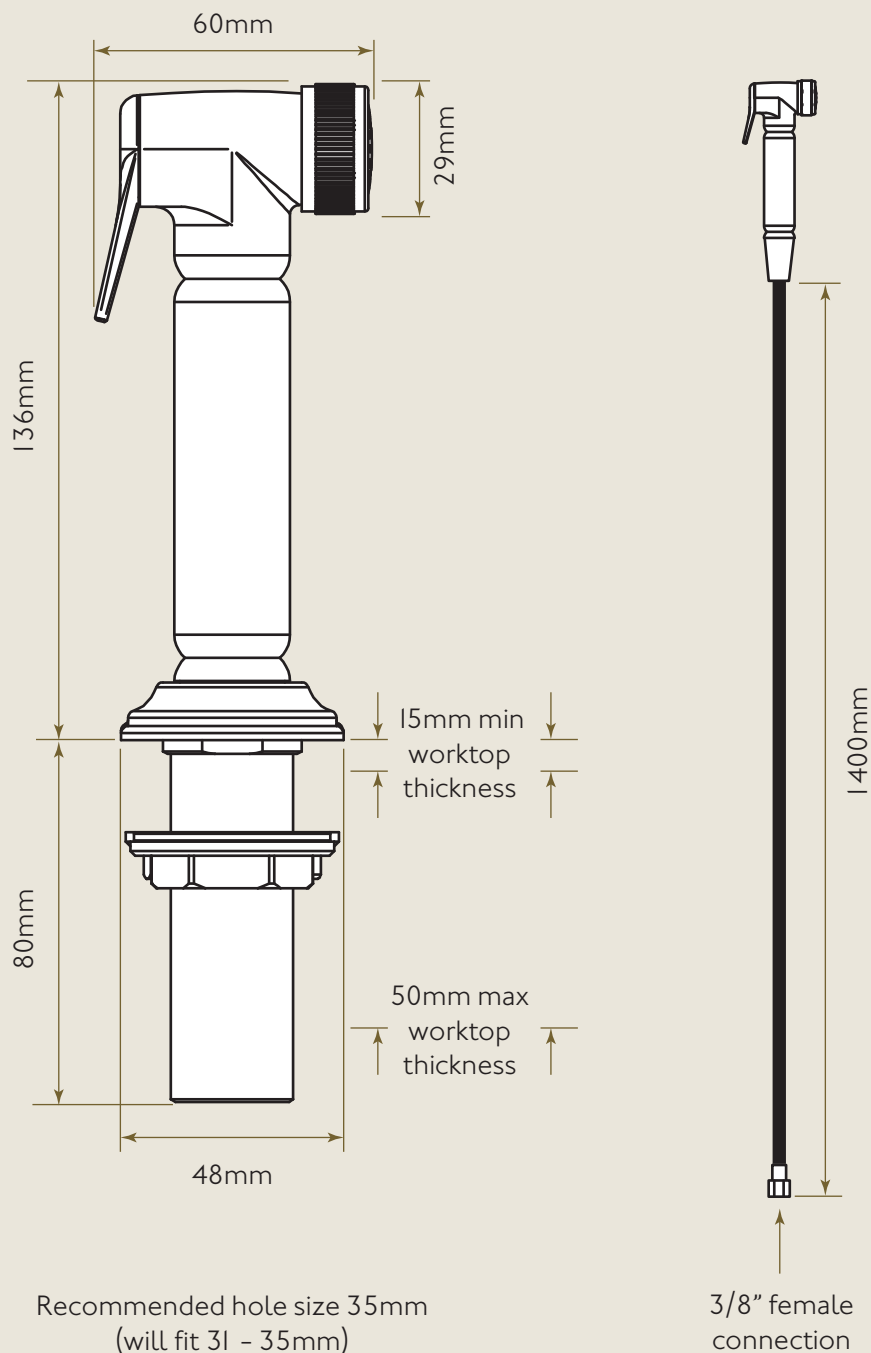

Bidbury & Co.

Traditional Kitchen Tap Collection

Charlbury

INDEPENDENT SPRAY