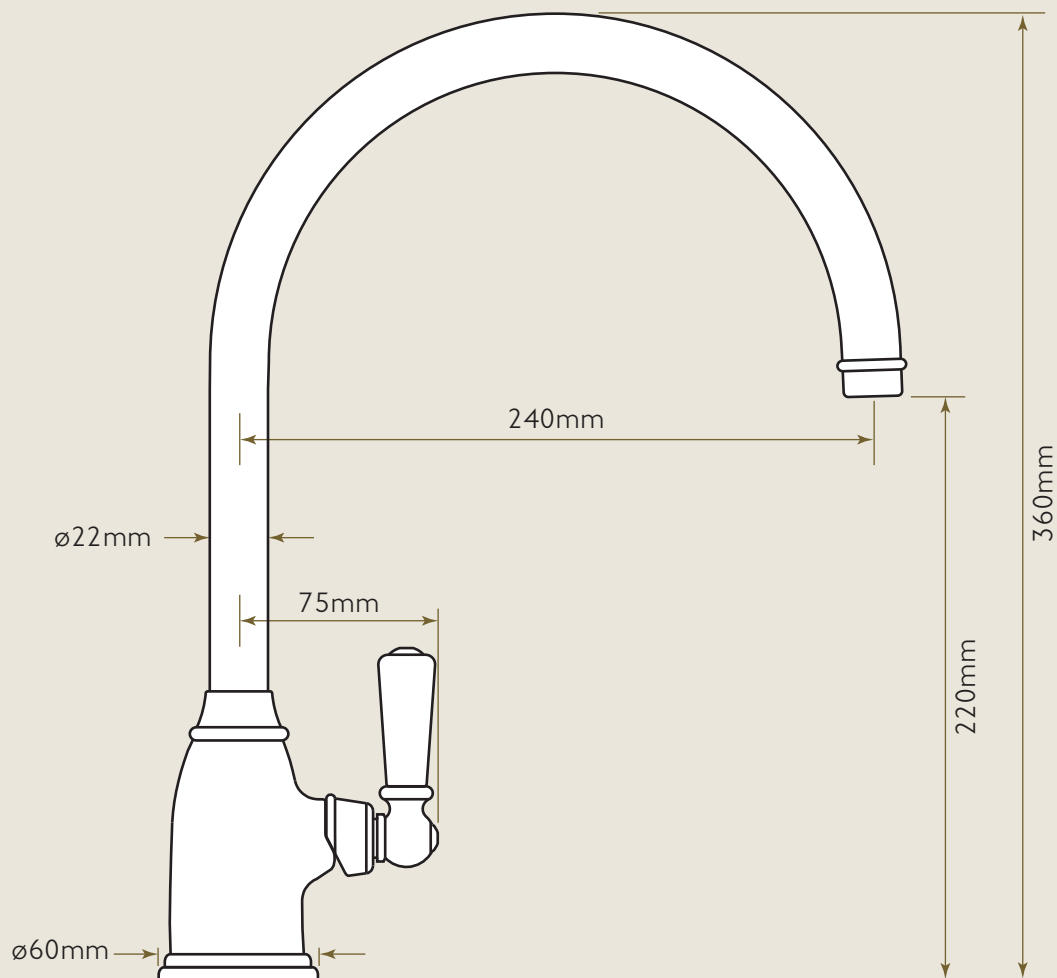

Bidbury & Co

Traditional Kitchen Tap Collection

Malvern

SINGLE LEVER MIXER TAP WITH LEVER HANDLES