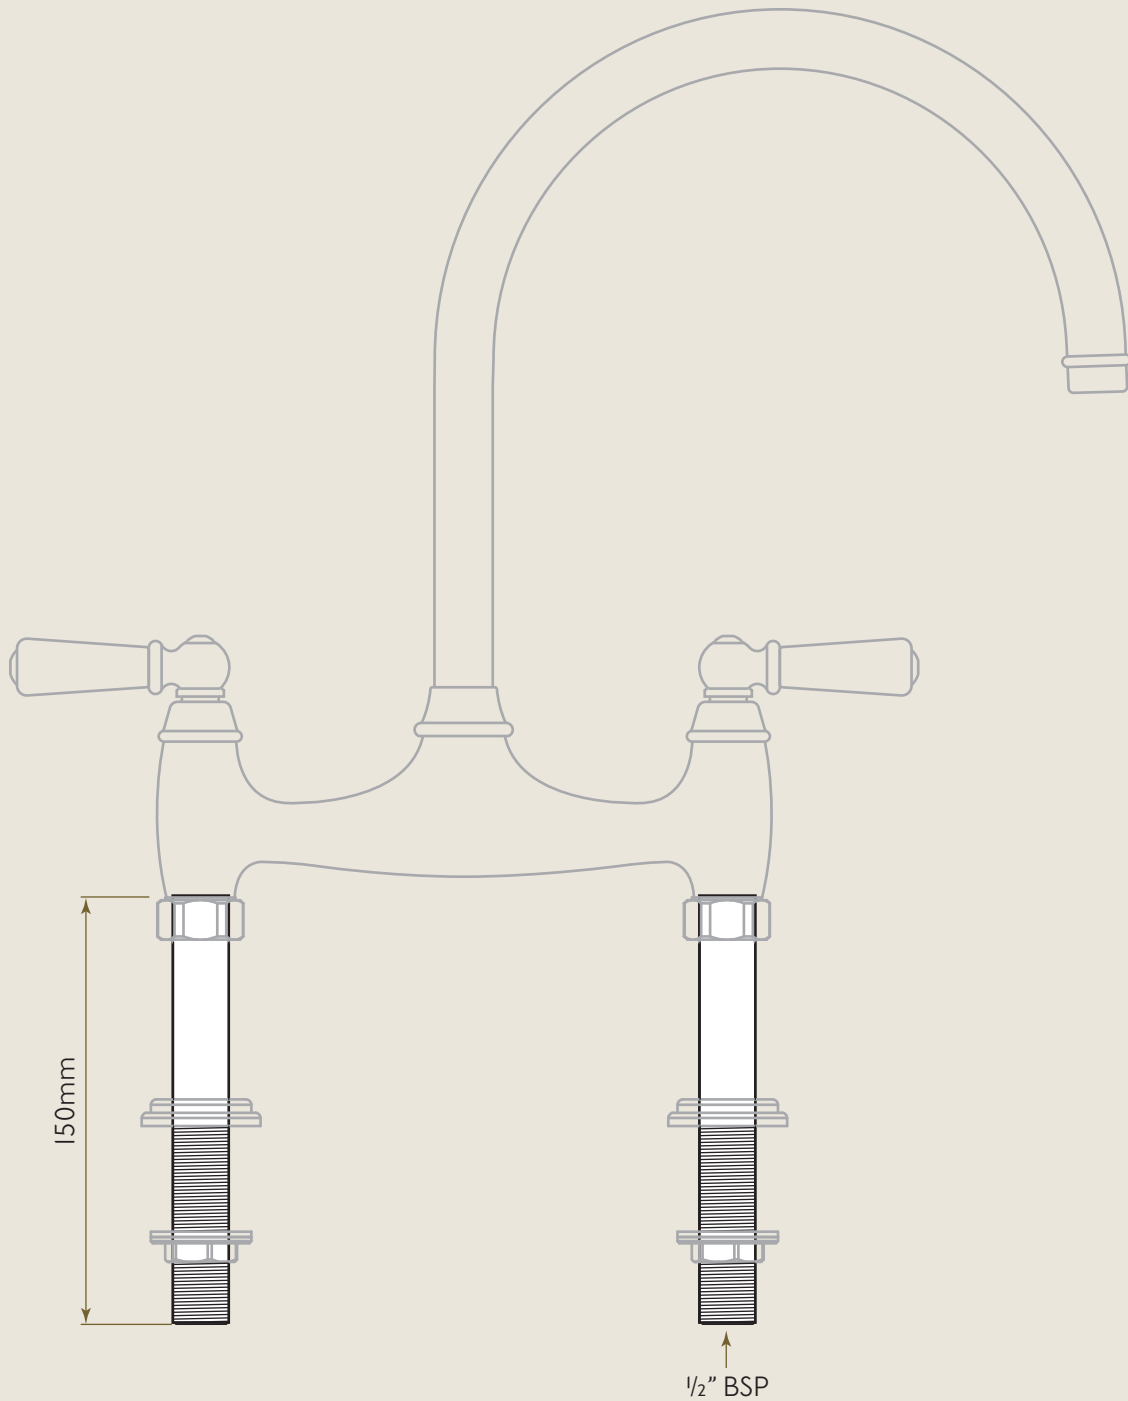

# Bidbury & Co

Traditional Kitchen Tap Collection

## Straight Leg Kit

STRAIGHT LEG KIT FOR MORETON, SHERBOURNE, HENBURY & FAIRFORD TAPS