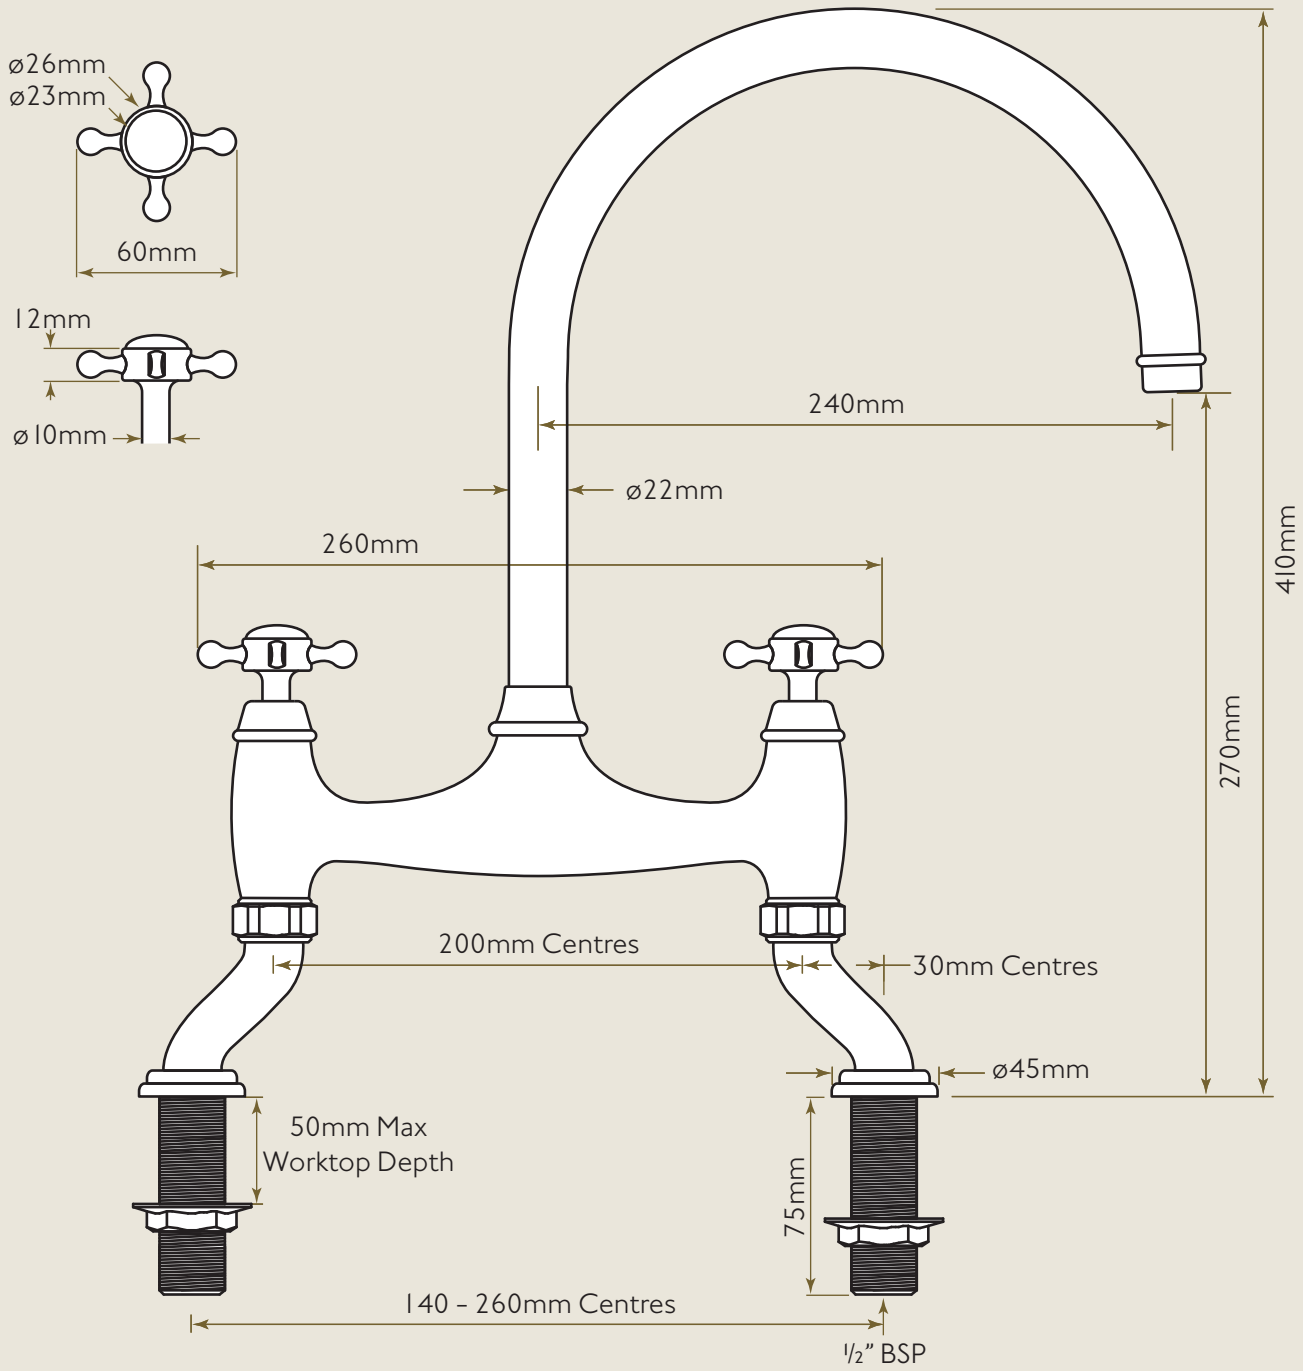

Bidbury & Co.

Traditional Kitchen Tap Collection

Sherborne

TWIN LEVER DECK MOUNTED MIXER TAP WITH CRANKED LEGS & CROSSHEAD HANDLES