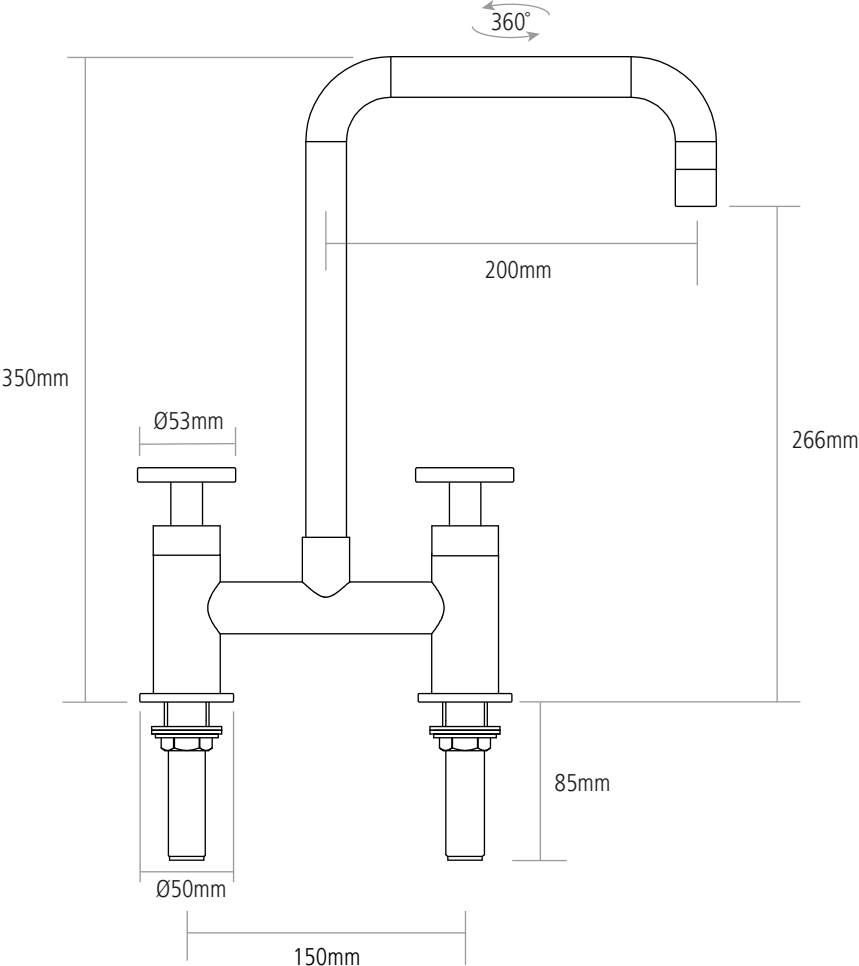

DIMENSIONS

Worktop cut-outs 35mm required