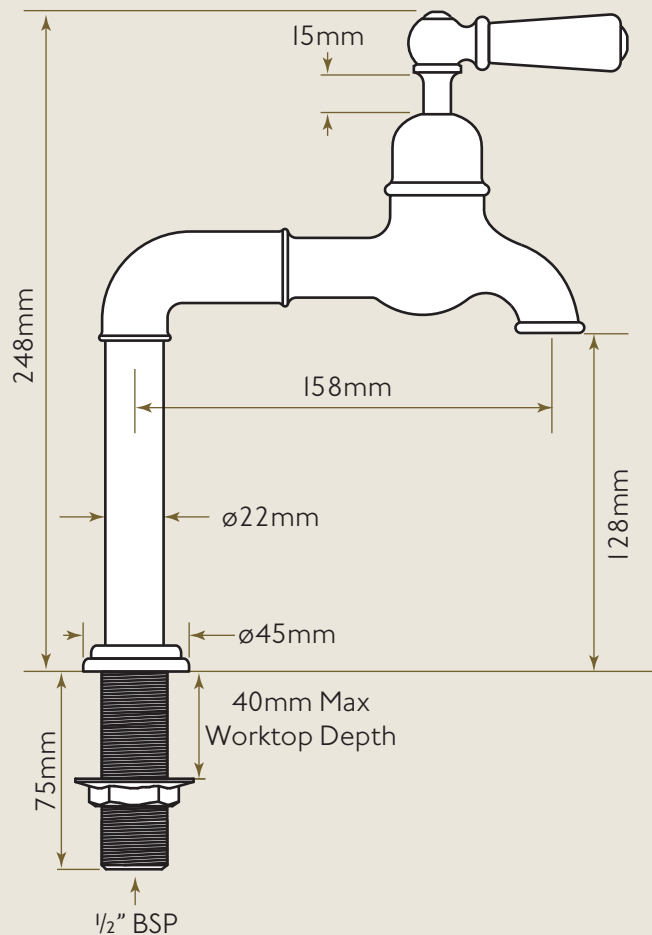

Bidbury & Co.

Traditional Kitchen Tap Collection

Hanford

SINGLE LEVER BIBCOCK TAP WITH LEVER HANDLE (PAIR)