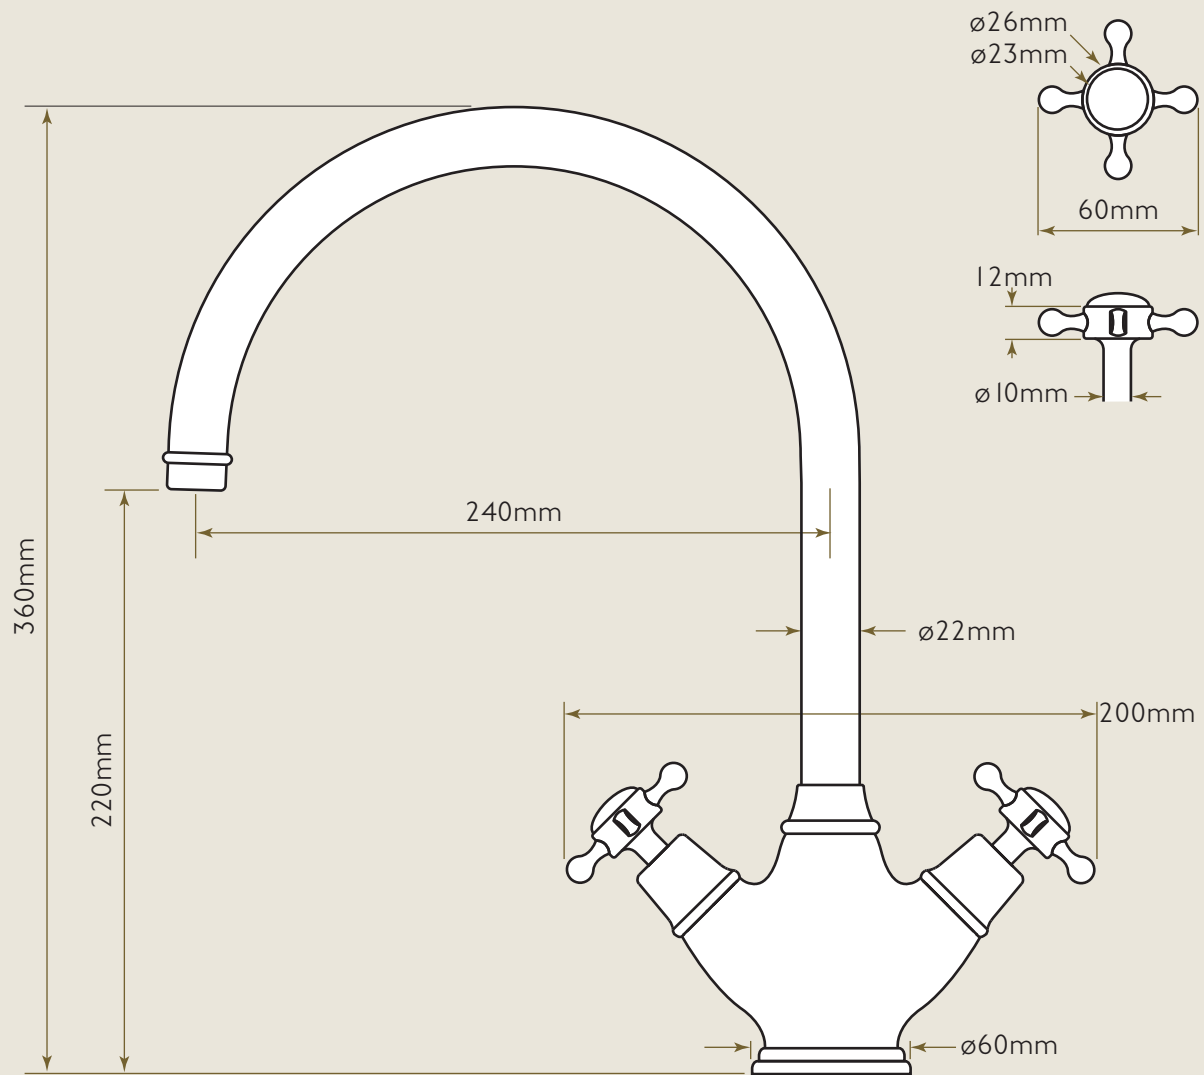

Bidbury & Co.

Traditional Kitchen Tap Collection

Yorkley

TWIN LEVER MIXER TAP WITH CROSSHEAD HANDLES