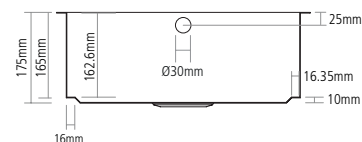

### FEATURES

- 1.2mm brushed stainless steel
- No tap facility
- 90mm waste outlet for a basket strainer waste
- Suitable for a waste disposer
- Waste and overflow included

### DIMENSIONS

### SIDE VIEW

**BOWL DEPTH:** 175MM

**MIN. BASE UNIT:** 500MM

**UNDERMOUNT CUT-OUT SIZE:** See installation guide