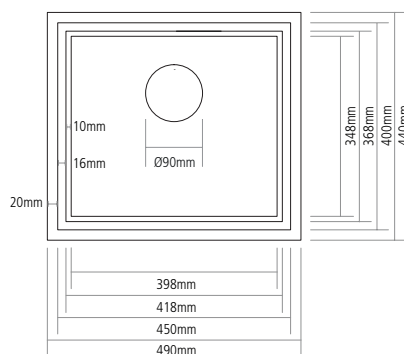

### FEATURES

- 1.2mm brushed stainless steel
- No tap facility
- 90mm waste outlet for a basket strainer waste
- Suitable for a waste disposer
- Waste and overflow included

### DIMENSIONS

### SIDE VIEW

**BOWL DEPTH:** 175MM

**MIN. BASE UNIT:** 500MM

**UNDERMOUNT CUT-OUT SIZE:** See installation guide