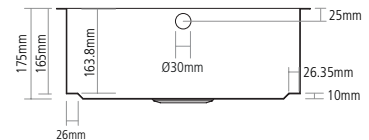

### FEATURES

- 1.2mm brushed stainless steel
- No tap facility
- 90mm waste outlet for a basket strainer waste
- Suitable for a waste disposer
- Waste and overflow included

### DIMENSIONS

### SIDE VIEW

**BOWL DEPTH:** 175MM

**MIN. BASE UNIT:** 500MM

**UNDERMOUNT CUT-OUT SIZE:** See installation guide