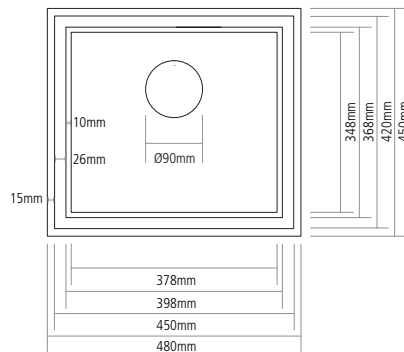

### FEATURES

- 1.2mm brushed stainless steel
- No tap facility
- 90mm waste outlet for a basket strainer waste
- Suitable for a waste disposer
- Waste and overflow included

### DIMENSIONS

### SIDE VIEW

**BOWL DEPTH:** 175MM

**MIN. BASE UNIT:** 500MM

**UNDERMOUNT CUT-OUT SIZE:** See installation guide