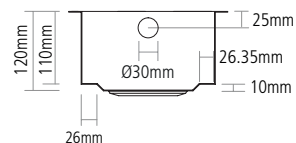

### FEATURES

- 1.2mm brushed stainless steel
- No tap facility
- 90mm waste outlet for a basket strainer waste
- Suitable for a waste disposer
- Waste and overflow included

### DIMENSIONS

### SIDE VIEW

**BOWL DEPTH:** 120MM

**MIN. BASE UNIT:** 300MM

**UNDERMOUNT CUT-OUT SIZE:** See installation guide