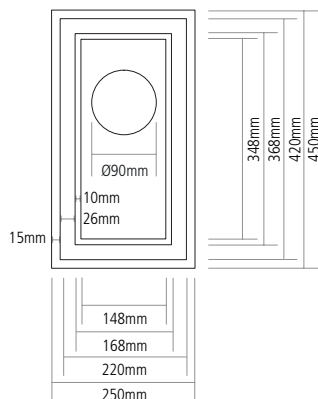

### FEATURES

- 1.2mm brushed stainless steel
- No tap facility
- 90mm waste outlet for a basket strainer waste
- Suitable for a waste disposer
- Waste and overflow included

### DIMENSIONS

### SIDE VIEW

**BOWL DEPTH:** 120MM

**MIN. BASE UNIT:** 300MM

**UNDERMOUNT CUT-OUT SIZE:** See installation guide