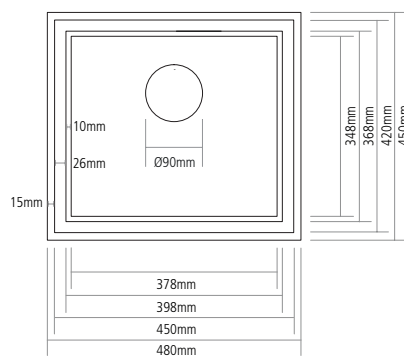

 Black Steel

FEATURES

- 1.2mm brushed stainless steel
- No tap facility
- 90mm waste outlet for a basket strainer waste
- Suitable for a waste disposer
- Waste and overflow included

PLUMBING OPTION

- Plumbing kit CPK100

← DIMENSIONS

← SIDE VIEW

BOWL DEPTH: 175MM

MIN. BASE UNIT: 500MM

UNDERMOUNT CUT-OUT SIZE: See installation guide

Features

EASY ACCESS

Slanted bowl edges to aid the cleaning process, making every corner easy to access.

SMOOTH TRANSITION

The waterfall worktop lines the side of the sink bowl, revealing only the base and the overflow for a truly minimalist look. An installation that's even more discreet than traditional undermounted sinks.