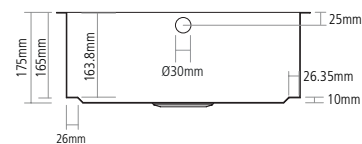

 Black Steel

FEATURES

- 1.2mm brushed stainless steel
- No tap facility
- 90mm waste outlet for a basket strainer waste
- Suitable for a waste disposer
- Waste and overflow included

PLUMBING OPTION

- Plumbing kit CPK100

← DIMENSIONS

← SIDE VIEW

BOWL DEPTH: 175MM

MIN. BASE UNIT: 500MM

UNDERMOUNT CUT-OUT SIZE: See installation guide

Features

EASY ACCESS

Slanted bowl edges to aid the cleaning process, making every corner easy to access.