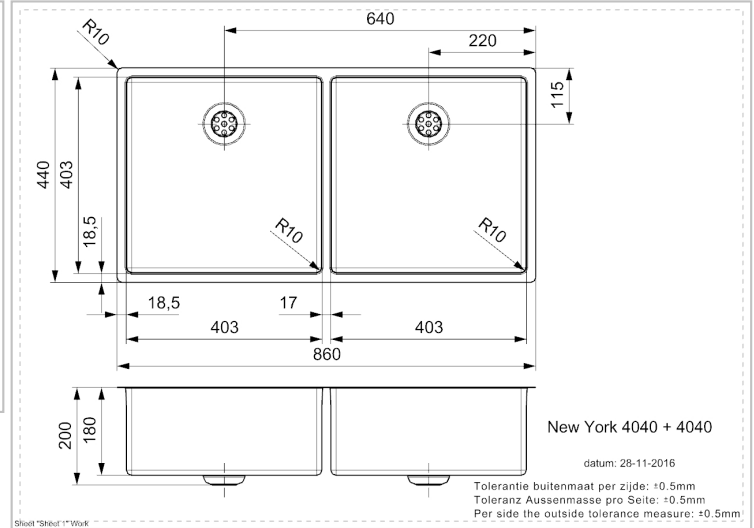

## New York 40x40+40x40 (L)

## Additional Information

Depth	180 mm / 180 mm
SKU	R28254
Outlet	3.5" outlet
Cabinet	900 mm
Type sink	Double bowl
Size sink	400 x 400 / 400 x 400 mm
Installation method	Undermount, Integrated, Semi-integrated
Packaging	Box