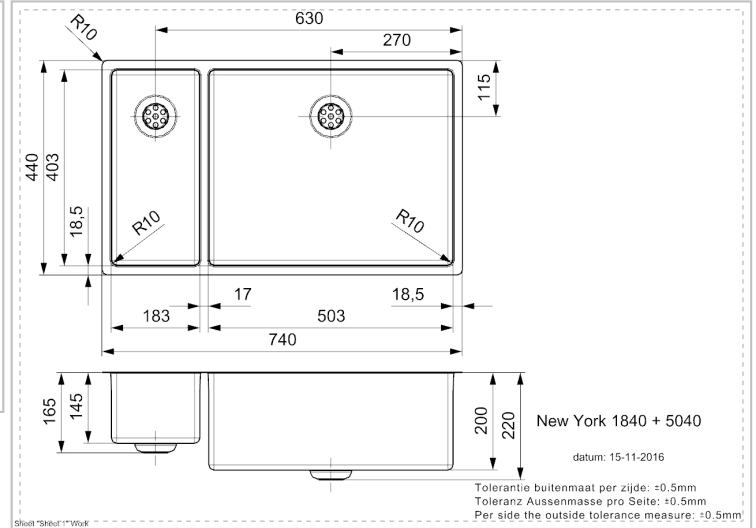

REGINOX

New York 18x40+50x40 (L) Comf.

Additional Information

| | |
|----------------------------|---|
| Depth | 145 mm / 200 mm |
| SKU | R27790 |
| Outlet | 3.5" outlet |
| Cabinet | 900 mm |
| Type sink | One and a half bowl |
| Size sink | 183 x 403 / 503 x 403 mm |
| Total dimension | 740 x 440 mm |
| Installation method | Undermount, Integrated, Semi-integrated |
| Packaging | Box |