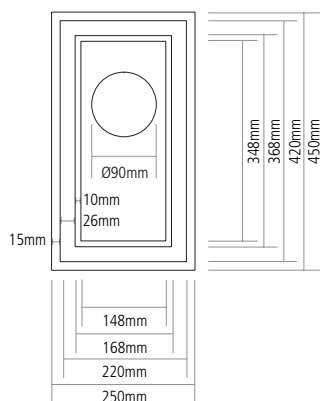

### FEATURES

- 1.2mm brushed stainless steel
- No tap facility
- 90mm waste outlet for a basket strainer waste
- Suitable for a waste disposer
- Waste and overflow included

### DIMENSIONS

### SIDE VIEW

**BOWL DEPTH:** 120MM

**MIN. BASE UNIT:** 300MM

**UNDERMOUNT CUT-OUT SIZE:** See installation guide