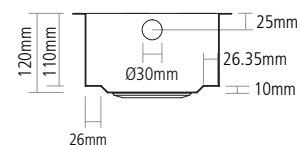

### FEATURES

- 1.2mm brushed stainless steel
- No tap facility
- 90mm waste outlet for a basket strainer waste
- Suitable for a waste disposer
- Waste and overflow included

### DIMENSIONS

### SIDE VIEW

**BOWL DEPTH:** 120MM

**MIN. BASE UNIT:** 300MM

**UNDERMOUNT CUT-OUT SIZE:** See installation guide