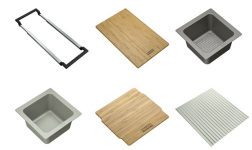

RECOMMENDED

112.0655.481

112.0655.482

112.0655.483

112.0655.488