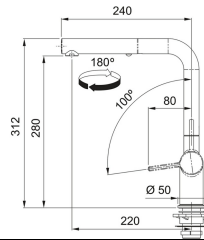

FAMILY : Sinks | SERIES : Maris | PRODUCT LINE : Maris | MODEL : MRG 110-52 | INSTALLATION TYPE : Undermount | FINISH : Fraganite Coffee | INSTALLATION TYPE : Active Twist Compatible

SUGGESTED PRODUCTS

112.0059.946

134.0473.236

115.0653.382