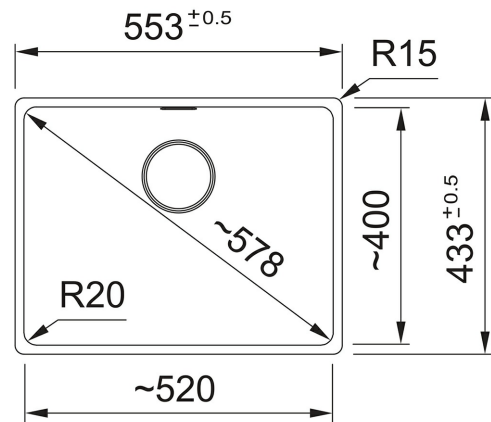

MRG 110-52 Fraganite Coffee | 135.0666.833

FAMILY : Sinks | SERIES : Maris | PRODUCT LINE : Maris | MODEL : MRG 110-52 | INSTALLATION TYPE : Undermount | FINISH : Fraganite Coffee | INSTALLATION TYPE : Active Twist Compatible

This sink meets all the requirements for modern kitchen use.

NB: THIS PRODUCT REPLACES KUBUS KBG FROM APRIL 2022

TECHNICAL DATA

Cabinet Size	600.00 mm
Length Overall	553.00 mm
Width Overall	433.00 mm
Length of large bowl	520.00 mm
Width of large bowl	400.00 mm
Depth of large bowl	200.00 mm
Cutout Length	540.00 mm
Cutout Width	434.50 mm
Cut-Out Template	No
Position of Drainer	None
Type of Material	FRAGRANITE
Price	£497.00