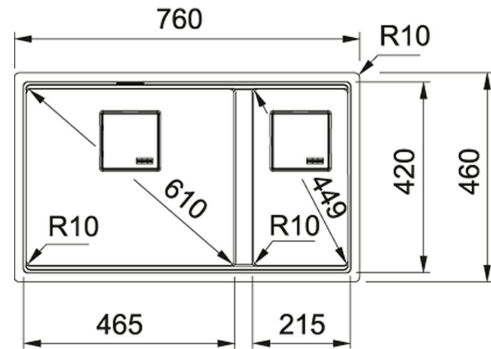

Fragranite Polar White | 125.0633.285

FAMILY : Sinks | FINISH : **Fragranite Polar White** | SERIES : **Kubus 2** | MODEL : **KNG 120** | INSTALLATION TYPE : **Undermount** | INSTALLATION TYPE : **Active Twist Compatible**

Work faster and smarter with the Kubus KNG sink. The large bowl accommodates baking and steamer trays and the 2-level accessory ledge improves workflow, while the square drain cover is easy to clean and gives a flawless look. Available in an outstanding range of 6 stain-proof, non-fading Fraganite colours.

- Undermount Fraganite
- Available in 6 Fraganite colours for an ultra modern and highly elegant look
- Accessory ledge enables improved two-level workflow
- Square waste

TECHNICAL DATA

Cabinet Size	800.00 mm
Width Overall	460.00 mm
Length of large bowl	465.00 mm
Width of large bowl	420.00 mm
Depth of large bowl	200.00 mm
Cut-Out Template	No
Position of Drainer	None
Cutout Length	720.00 mm
Cutout Width	420.00 mm
Cutout radius	R: 10 mm
Length of small bowl	215.00 mm
Width of small bowl	420.00 mm
Depth of small bowl	200.00 mm
Length Overall	760.00 mm
Price	£640.00

FEATURES

- Integrated Overflow