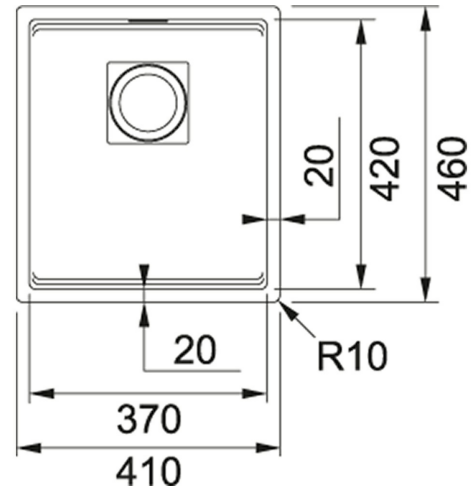

KNG 110 37 Fraganite Polar White | 125.0633.731

FAMILY : Sinks | FINISH : Fraganite Polar White | SERIES : Kubus 2 | MODEL : KNG 110 37 | INSTALLATION TYPE : Undermount | INSTALLATION TYPE : Active Twist Compatible

Work faster and smarter with the Kubus KNG sink. The large bowl accommodates baking and steamer trays and the 2-level accessory ledge improves workflow, while the square drain cover is easy to clean and gives a flawless look. Available in an outstanding range of 6 stain-proof, non-fading Fraganite colours.

- Undermount Fraganite
- Available in 6 Fraganite colours for an ultra modern and highly elegant look
- Accessory ledge enables improved two-level workflow
- Square waste

TECHNICAL DATA

Cabinet Size	450.00 mm
Length Overall	410.00 mm
Width Overall	460.00 mm
Length of large bowl	370.00 mm
Width of large bowl	420.00 mm
Depth of large bowl	200.00 mm
Cut-Out Template	No
Position of Drainer	None
Cutout Length	370.00 mm
Cutout Width	420.00 mm
Cutout radius	R: 10 mm
Price	£486.00

FEATURES

- Integrated Overflow