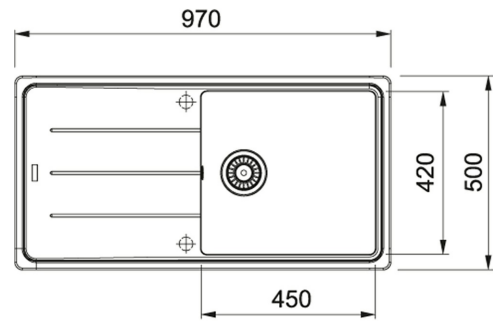

BFG 611-97 Fraganite Stone Grey | 114.0484.967

FAMILY : Sinks | SERIES : Basis | MODEL : BFG 611-97 | FINISH : Fraganite Stone Grey | INSTALLATION TYPE : Inset

TECHNICAL DATA

Cabinet Size	600.00 mm
Length Overall	970.00 mm
Width Overall	500.00 mm
Length of large bowl	450.00 mm
Width of large bowl	420.00 mm
Depth of large bowl	190.00 mm
Cutout Length	950.00 mm
Cutout Width	480.00 mm
Cut-Out Template	No
Position of Drainer	Reversible
Cabinet Size	60
Price	£444.00