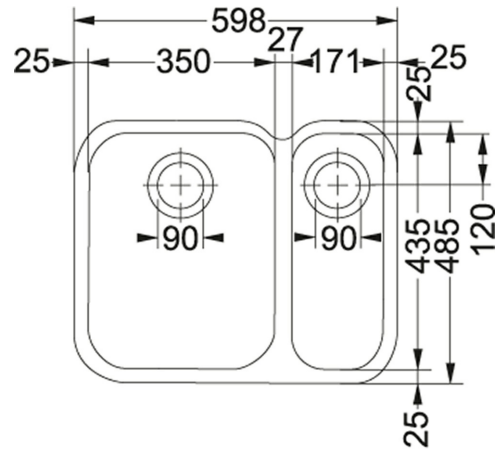

## ARX 160 D Stainless Steel | 122.0154.946

FAMILY : Sinks | SERIES : Ariane | MODEL : ARX 160 D | FINISH : Stainless Steel | INSTALLATION TYPE : Undermount |  
INSTALLATION TYPE : Active Twist Compatible

NB Worktop depth should be 650mm.

### TECHNICAL DATA

Cabinet Size	600.00 mm
Length of large bowl	350.00 mm
Width of large bowl	435.00 mm
Depth of large bowl	175.00 mm
Length of small bowl	170.00 mm
Width of small bowl	435.00 mm
Depth of small bowl	130.00 mm
Cut-Out Template	Yes
Download Cut-Out Template	<a href="#">Click here</a>
Position of small bowl	Right hand side
Type of Material	stainless steel
Length Overall	598.00 mm
Width Overall	485.00 mm
Opposite Configuration	122.0154.950
Price	£546.00