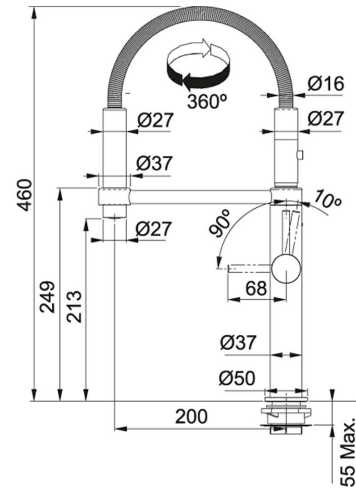

# Chrome | 115.0393.976

FAMILY : Taps | FINISH : Chrome | SERIES : Pescara | MODEL : Semi-Pro 360

Unique design modern tap with dual spray - normal & needle spray. With quick release, magnetic holder and spring hose providing great flexibility. Comes complete with Matt Black Lever option. Includes Perlator.

## TECHNICAL DATA

Height Overall	460.00 mm
Version	Dual Spray
Handle Width	60.00 mm
Height to End of	213.00 mm
Spout	
Spout reach	200.00 mm
Base	Ø 50
Tap Pressure	High Pressure
Water Mixing	Ceramic Discs Ø 28 mm
Cartridge	
Tap rotation	360 °
Cabinet Size	Ø 50 mm
Type	Ceramic Cartridge
Remarks	Doppio scatto per regolazione lusso, Sicurezza bambini, Regolazione temperatura acqua calda
Tap Operation	right
Type of aerator	honeycomb
Price	£683.00