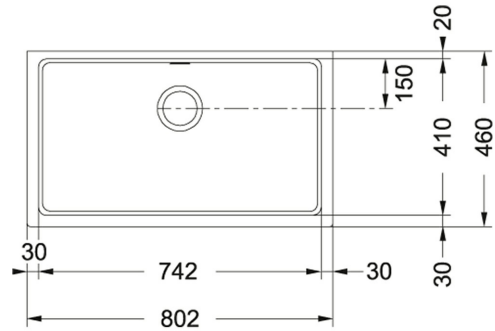

KBG 110 70 Fraganite Stone Grey | 125.0531.654

FAMILY : **Sinks** | SERIES : **Kubus** | MODEL : **KBG 110 70** | FINISH : **Fragranite Stone Grey** | INSTALLATION TYPE : **Undermount**

NB: PRODUCT REPLACED BY MARIS MRG BOWLS APRIL 2022

TECHNICAL DATA

Length Overall	802.00 mm
Width Overall	460.00 mm
Length of large bowl	742.00 mm
Width of large bowl	410.00 mm
Depth of large bowl	203.00 mm
Cutout Length	742.00 mm
Cutout Width	410.00 mm
Cabinet Size	900.00 mm