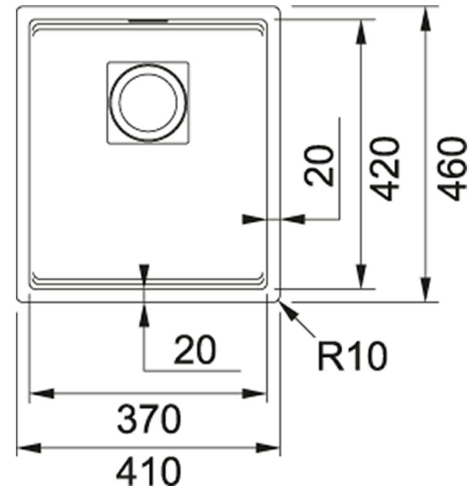

KNG 110 37 Fraganite Matt Black | 125.0630.441

FAMILY : Sinks | SERIES : Kubus 2 | MODEL : KNG 110 37 | INSTALLATION TYPE : Undermount | FINISH : Fraganite Matt Black

Work faster and smarter with the Kubus KNG sink. The large bowl accommodates baking and steamer trays and the 2-level accessory ledge improves workflow, while the square drain cover is easy to clean and gives a flawless look. Available in an outstanding range of 6 stain-proof, non-fading Fraganite colours.

- Undermount Fraganite
- Available in 6 Fraganite colours for an ultra modern and highly elegant look
- Accessory ledge enables improved two-level workflow
- Square waste

TECHNICAL DATA

Cabinet Size	450.00 mm
Length Overall	410.00 mm
Width Overall	460.00 mm
Length of large bowl	370.00 mm
Width of large bowl	420.00 mm
Depth of large bowl	200.00 mm
Cut-Out Template	No
Position of Drainer	None
Cutout Length	370.00 mm
Cutout Width	420.00 mm
Cutout radius	R: 10 mm
Price	£486.00