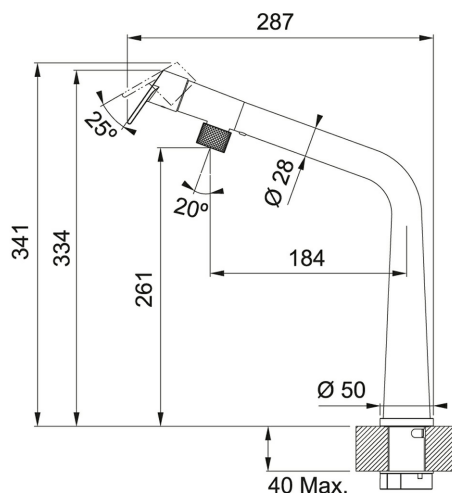

# Swivel Spout | 115.0625.187

FAMILY : Taps | SERIES : Icon | MODEL : Swivel Spout

Icon: Where style and function get along famously.

An inspiring and contemporary original design.

Slim body and high spout make easy work of cleaning, even larger items | Neoperl Laminar aerator to reduce splashing | Front-on ergonomic control lever, offering easy operation with busy or dirty hands.

## TECHNICAL DATA

Version	Swivel Spout
Tap Pressure	High Pressure
Type of Material	18-GA-STAINLESS-STEEL
Tap Operation	Top Lever
Tap rotation	120 °
Base	Ø 50
Cabinet Size	40
Spout reach	287.00 mm
Height Overall	341.00 mm
Height to End of Spout	261.00 mm
Type	MIXER-TAP
Type of aerator	laminar
Water Mixing Cartridge	Ø 25
Price	£581.00