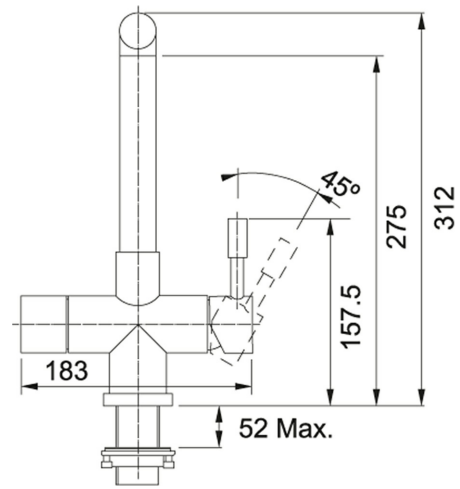

## Minerva Mondial Copper | 119.0625.348

FAMILY : Instant boiling water taps | MODEL : Minerva Mondial | SERIES : Minerva Mondial | INSTALLATION TYPE : Sink/Worktop | SERIES : Minerva Electronic 4-in-1 Tap | FINISH : Copper

### TECHNICAL DATA

Height Overall	312.00 mm
Spout reach	200.00 mm
Suitable for low pressure system	No
Base	Ø 54
Price	£1,747.00