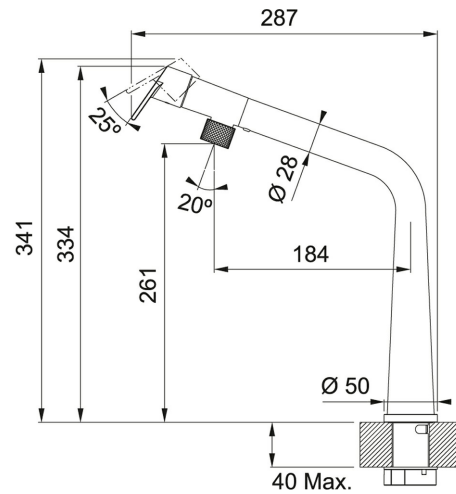

Swivel Spout Chrome | 115.0625.185

FAMILY : Taps | SERIES : Icon | MODEL : Swivel Spout | FINISH : Chrome

Icon: Where style and function get along famously.

An inspiring and contemporary original design.

Slim body and high spout make easy work of cleaning, even larger items | Neoperl Laminar aerator to reduce splashing | Front-on ergonomic control lever, offering easy operation with busy or dirty hands.

TECHNICAL DATA

Version	Swivel Spout
Tap Pressure	High Pressure
Type of Material	18/16-GA-STAINLESS-STEEL
Tap Operation	Top Lever
Tap rotation	120 °
Cabinet Size	50
Base	Ø 50
Spout reach	287.00 mm
Height to End of Spout	261.00 mm
Height Overall	341.00 mm
Type of aerator	laminar
Diameter	Ø 35 mm
Type	MIXER-TAP
Water Mixing Cartridge	Ø 25
Price	£557.00