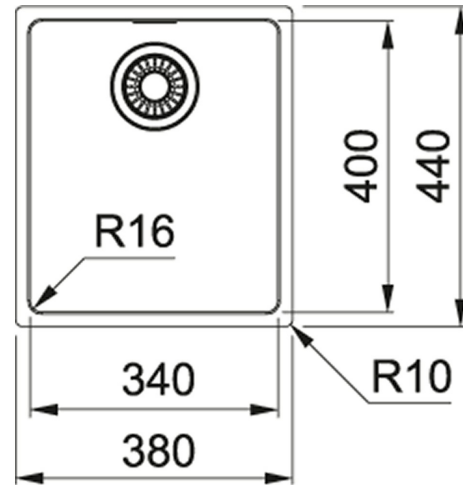

MRX 210 34 Stainless Steel | 127.0531.915

FAMILY : Sinks | SERIES : Maris | FINISH : Stainless Steel | MODEL : MRX 210 34 | INSTALLATION TYPE : Inset |
INSTALLATION TYPE : Active Twist Compatible

A modern and minimalistic inset Slim-Top design with hygienic overflow. Available with a range of accessories, the sink's matt finish is the perfect fit with contemporary kitchen and living areas.

This matt brushed finish ensures a tasteful and clean aesthetic. Easy to install with Slimfix clips. This range is also available in undermount versions.

TECHNICAL DATA

Type of Material	stainless steel
Length Overall	380.00 mm
Width Overall	440.00 mm
Cabinet Size	400.00 mm
Depth of large bowl	180.00 mm
Width of large bowl	400.00 mm
Length of large bowl	340.00 mm
Cutout Length	350.00 mm
Cutout Width	410.00 mm
Price	£357.00

FEATURES

▣ Inset

MRX 210 34 Stainless Steel | 127.0531.915

FAMILY : **Sinks** | SERIES : **Maris** | FINISH : **Stainless Steel** | MODEL : **MRX 210 34** | INSTALLATION TYPE : **Inset** |
INSTALLATION TYPE : **Active Twist Compatible**