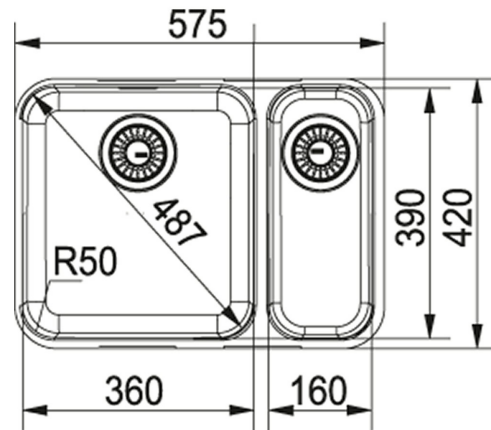

LAX 160 36-16 Stainless Steel | 122.0156.346

FAMILY : Sinks | SERIES : Largo | MODEL : LAX 160 36-16 | FINISH : Stainless Steel | INSTALLATION TYPE : Undermount |
INSTALLATION TYPE : Active Twist Compatible

TECHNICAL DATA

Cabinet Size	600.00 mm
Length Overall	572.00 mm
Width Overall	420.00 mm
Length of large bowl	360.00 mm
Width of large bowl	390.00 mm
Depth of large bowl	175.00 mm
Length of small bowl	160.00 mm
Width of small bowl	390.00 mm
Depth of small bowl	120.00 mm
Cut-Out Template	Yes
Download Cut-Out Template	Click here
Position of small bowl	Right hand side
Type of Material	stainless steel
Opposite Configuration	122.0156.345
Price	£529.00

LAX 160 36-16 Stainless Steel | 122.0156.346

FAMILY : **Sinks** | SERIES : **Largo** | MODEL : **LAX 160 36-16** | FINISH : **Stainless Steel** | INSTALLATION TYPE : **Undermount** |
INSTALLATION TYPE : **Active Twist Compatible**