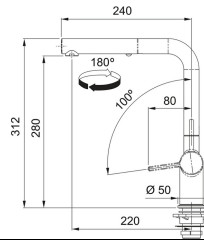

MRG 110-37 Fraganite Coffee | 135.0666.810

FAMILY : Sinks | SERIES : Maris | PRODUCT LINE : Maris | MODEL : MRG 110-37 | INSTALLATION TYPE : Undermount |
FINISH : Fraganite Coffee | INSTALLATION TYPE : Active Twist Compatible

SUGGESTED PRODUCTS

112.0059.946

134.0473.236

115.0653.382