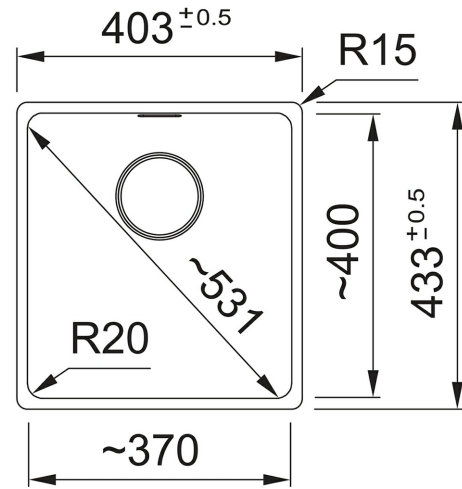

MRG 110-37 Fraganite Coffee | 135.0666.810

FAMILY : Sinks | SERIES : Maris | PRODUCT LINE : Maris | MODEL : MRG 110-37 | INSTALLATION TYPE : Undermount | FINISH : Fraganite Coffee | INSTALLATION TYPE : Active Twist Compatible

The new Maris fraganite undermount bowl range is spectacularly big, washing baking trays, pots and pans has never been easier. The minimalist design with drain cover and hidden overflow lends Maris a timeless aesthetic, natural look and comfortable feel. It is made from Fraganite to last a lifetime, and the material is treated with Sanitized: silver ions that prevent germs, mould and bad smells.

This sink meets all the requirements for modern kitchen use.

NB: THIS PRODUCT REPLACES KUBUS KBG RANGE APRIL 2022

TECHNICAL DATA

Cabinet Size	450.00 mm
Length Overall	403.00 mm
Width Overall	433.00 mm
Length of large bowl	370.00 mm
Width of large bowl	400.00 mm
Depth of large bowl	200.00 mm
Cutout Length	434.50 mm
Cutout Width	500.00 mm
Cut-Out Template	No
Position of Drainer	None
Type of Material	FRAGRANITE
Price	£439.00