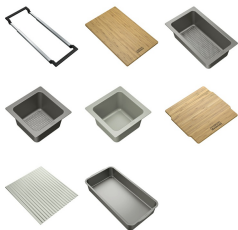

112.0655.489

112.0050.988

112.0188.651