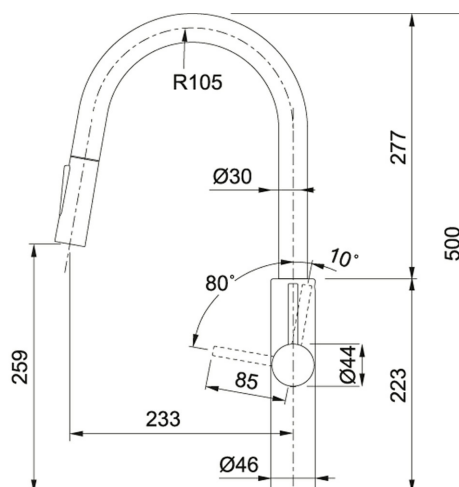

Chrome | 115.0523.290

FAMILY : Taps | SERIES : Pescara | FINISH : Chrome | SERIES : Pescara XL Slide-In | MODEL : Pull down spray

The Pescara Pull Down XL model has a useful pull-out spray. High Pressure model, available in Chrome only.

Take a look at our Pescara videos on our YouTube channel at www.youtube.com/UKFranke

TECHNICAL DATA

Version	Pull Out Spray
Base	Ø 46
Tap Operation	Side Lever
Height to End of Spout	259.00 mm
Height Overall	500.00 mm
Spout reach	233.00 mm
Water Mixing Cartridge	Ø 35
Tap Pressure	High Pressure
Type of Material	BRASS
Type	Ceramic Cartridge
Tap rotation	180 °
Hot Flow Rate at 0.3 bar	2.20 litres/min
Suitable for low pressure system	No
Price	£614.00